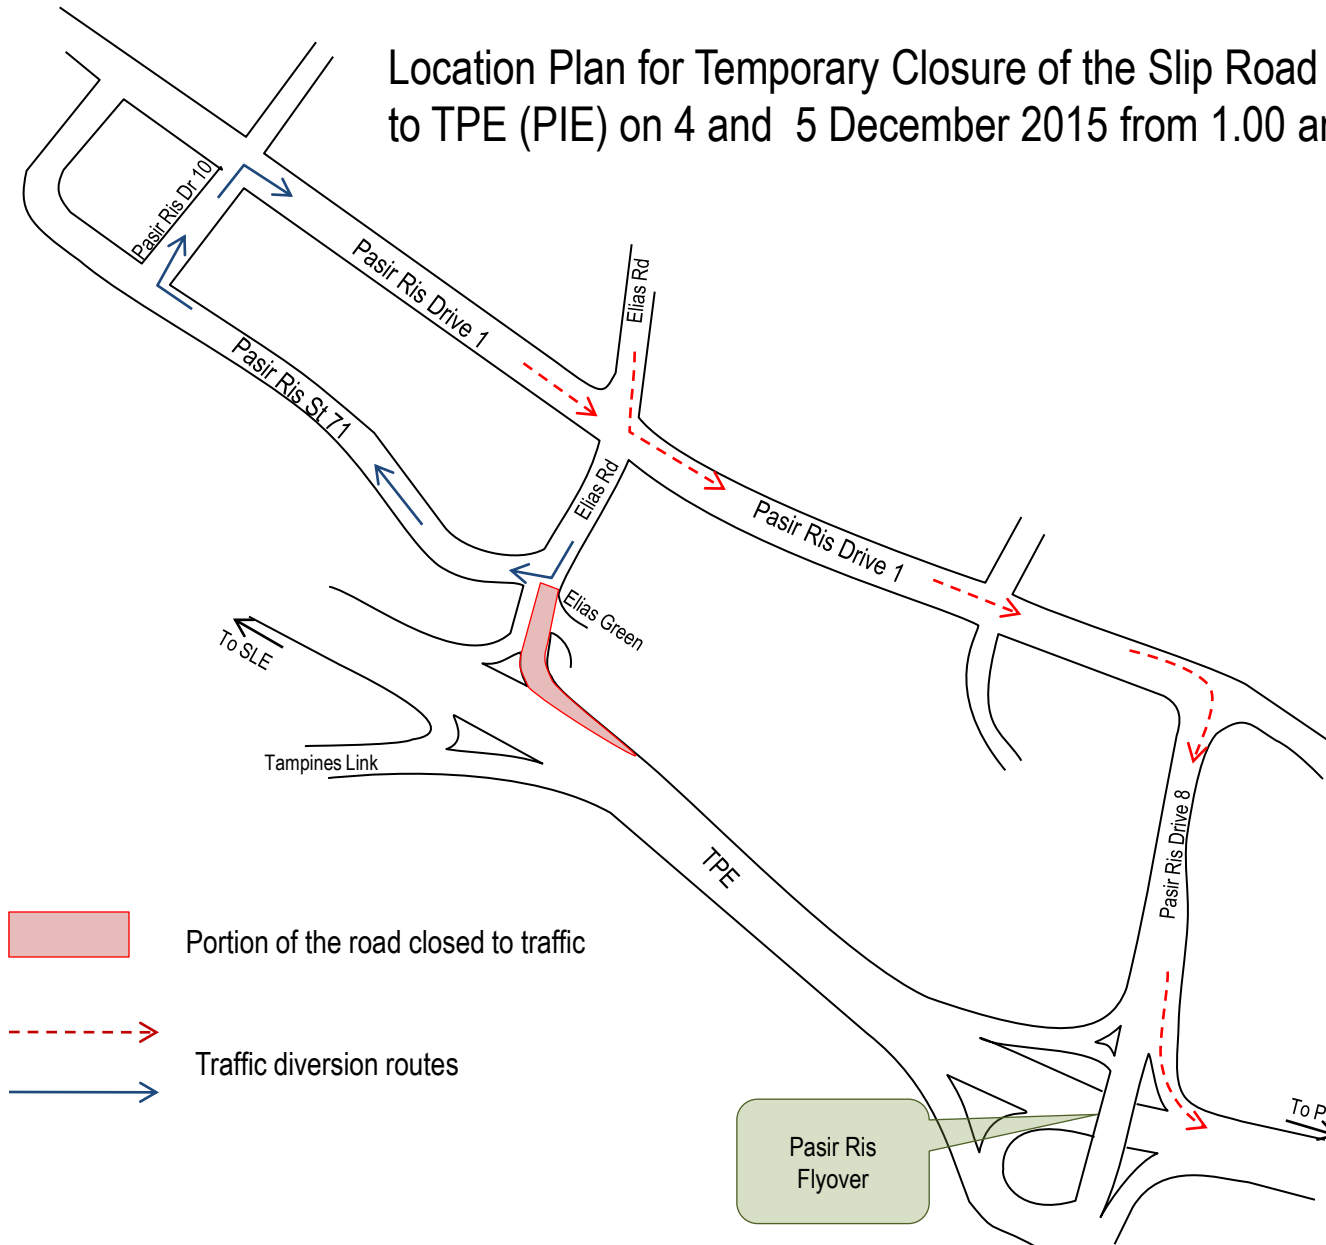

Location Plan for Temporary Closure of the Slip Road from Elias Road to TPE (PIE) on 4 and 5 December 2015 from 1.00 am to 5.00 am Daily

 Portion of the road closed to traffic

 Traffic diversion routes

 Traffic diversion routes

Pasir Ris Flyover

To SLE

Tampines Link

TPE

To PIE