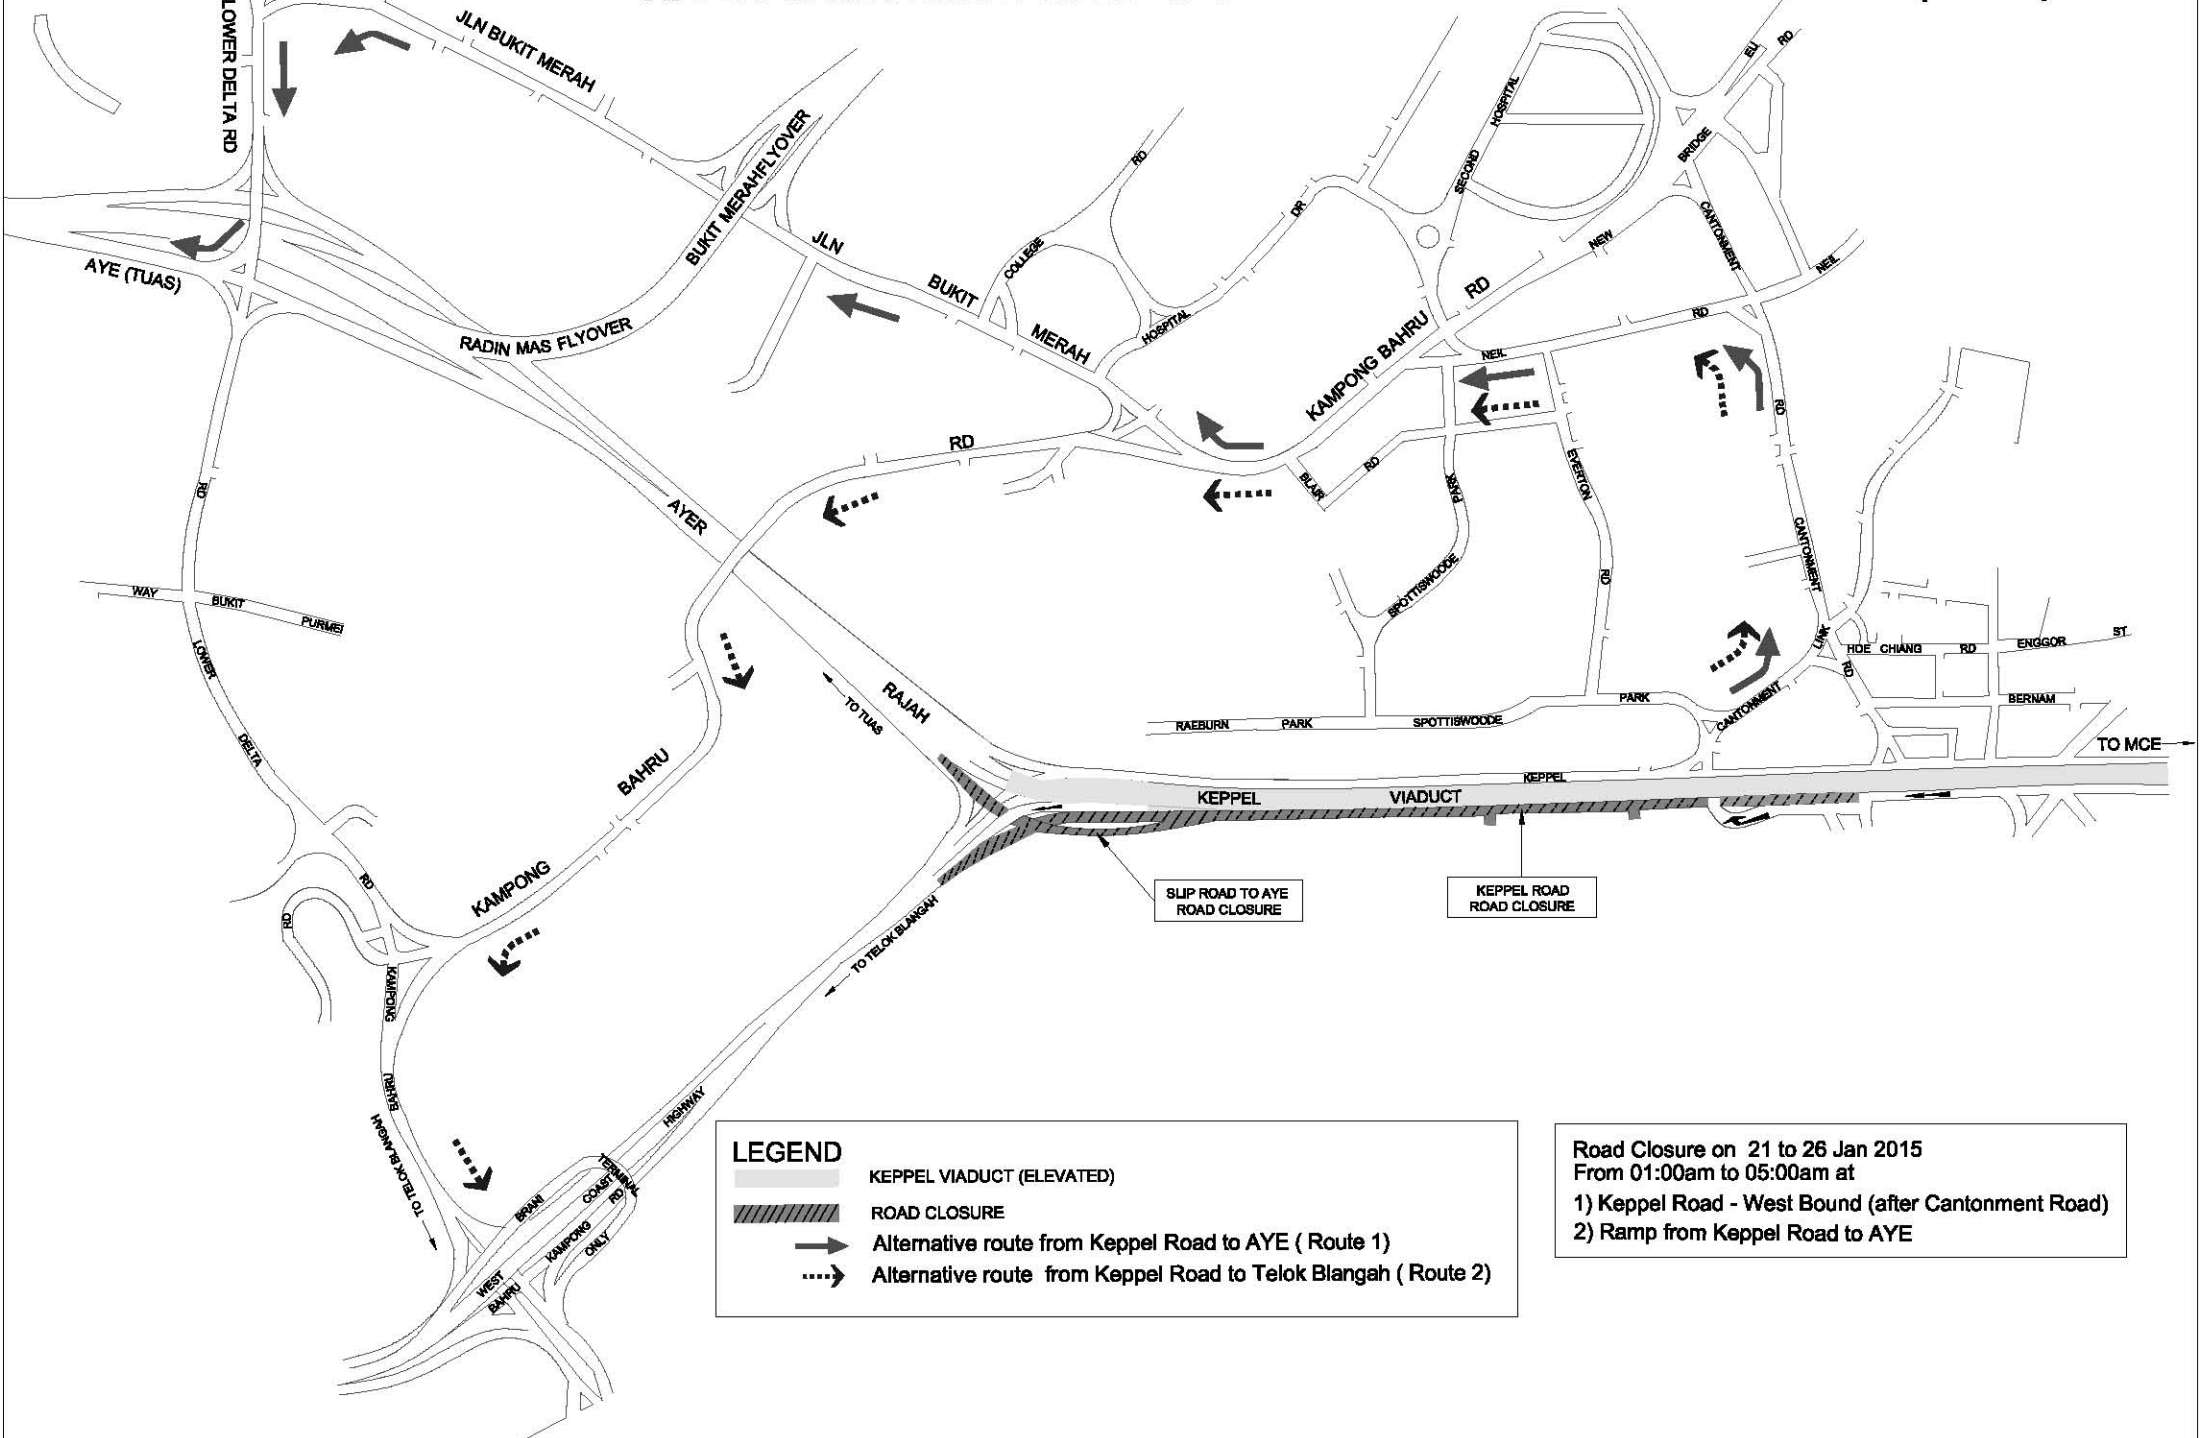

# MAP A - TEMPORARY ROAD CLOSURE OF KEPPEL ROAD ( TOWARDS TELOK BLANGAH ) AFTER CANTONMENT ROAD & SLIP ROAD FROM KEPPEL ROAD TO AYE ( TUAS )

**LEGEND**

-  KEPPEL VIADUCT (ELEVATED)
-  ROAD CLOSURE
-  Alternative route from Keppel Road to AYE ( Route 1)
-  Alternative route from Keppel Road to Telok Blangah ( Route 2)

Road Closure on 21 to 26 Jan 2015  
From 01:00am to 05:00am at  
1) Keppel Road - West Bound (after Cantonment Road)  
2) Ramp from Keppel Road to AYE