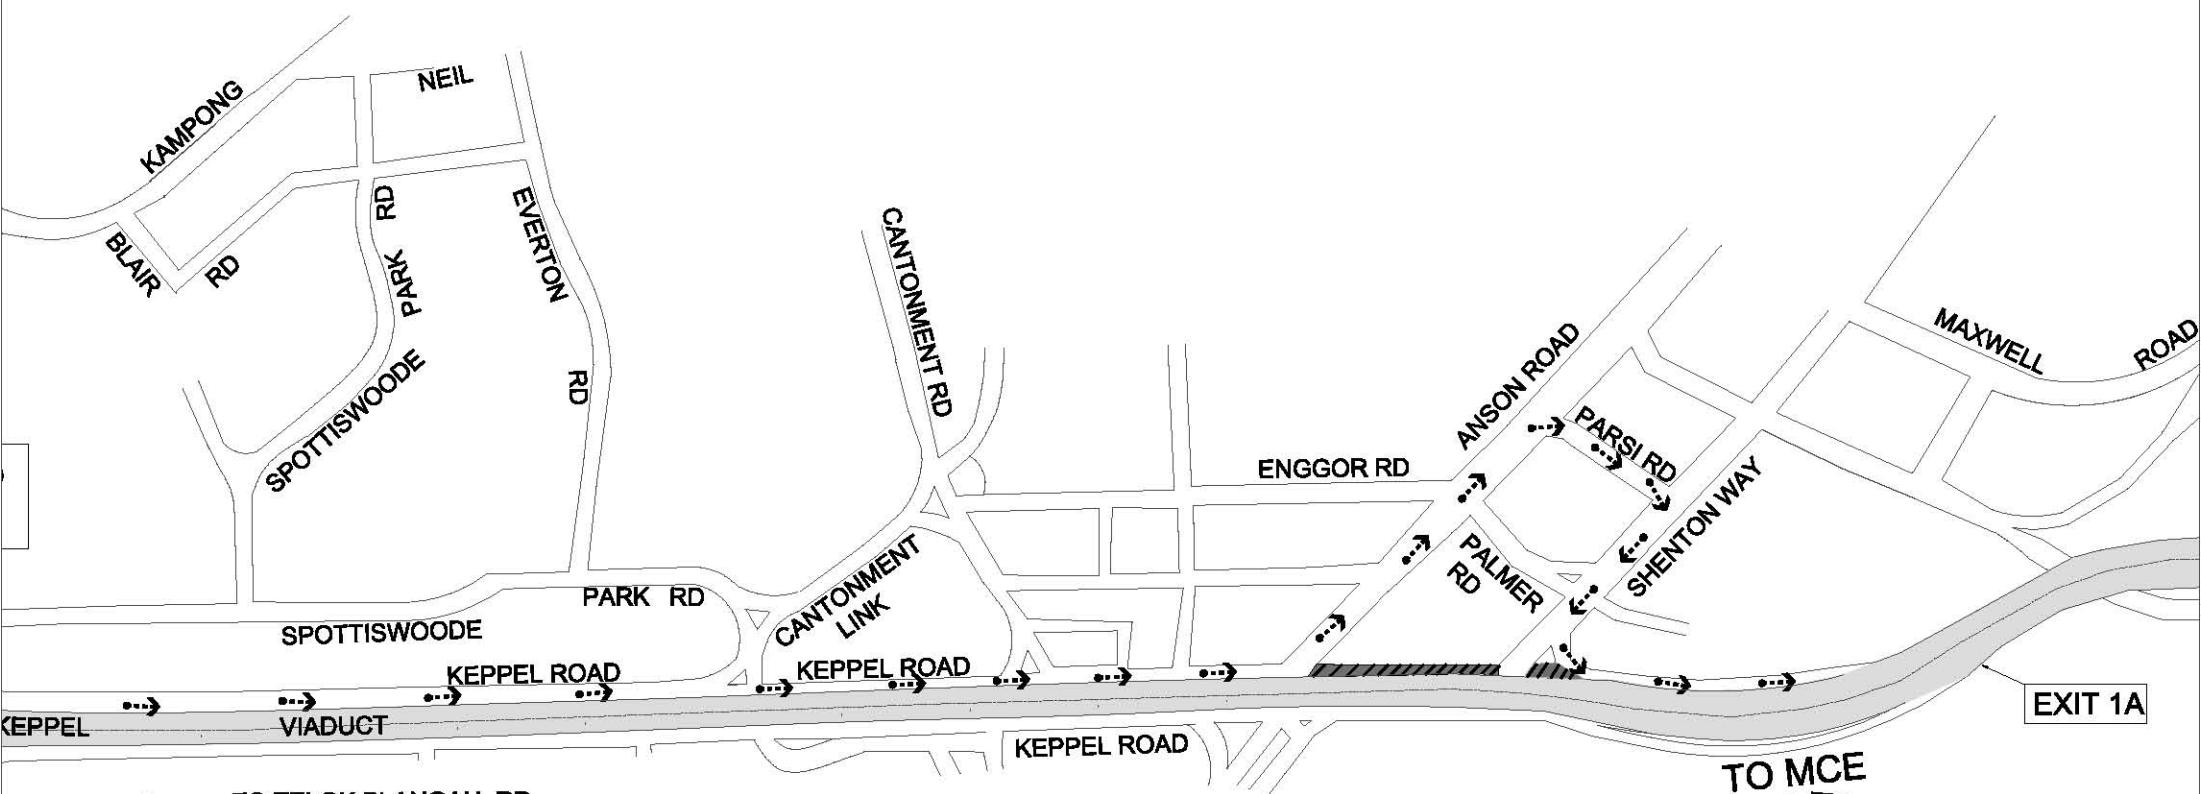

**MAP B - TEMPORARY ROAD CLOSURE OF KEPPEL ROAD (TOWARDS MCE)
BETWEEN ANSON ROAD & SHENTON WAY**

Road Closure on 20 to 24 Jan 2015
From 01:00 am to 05:00 am

- LEGEND**
-  KEPPEL VIADUCT(ELEVATED)
 -  CLOSURE OF AT-GRADE KEPPEL ROAD
 -  Alternative Route for Keppel Road to MCE