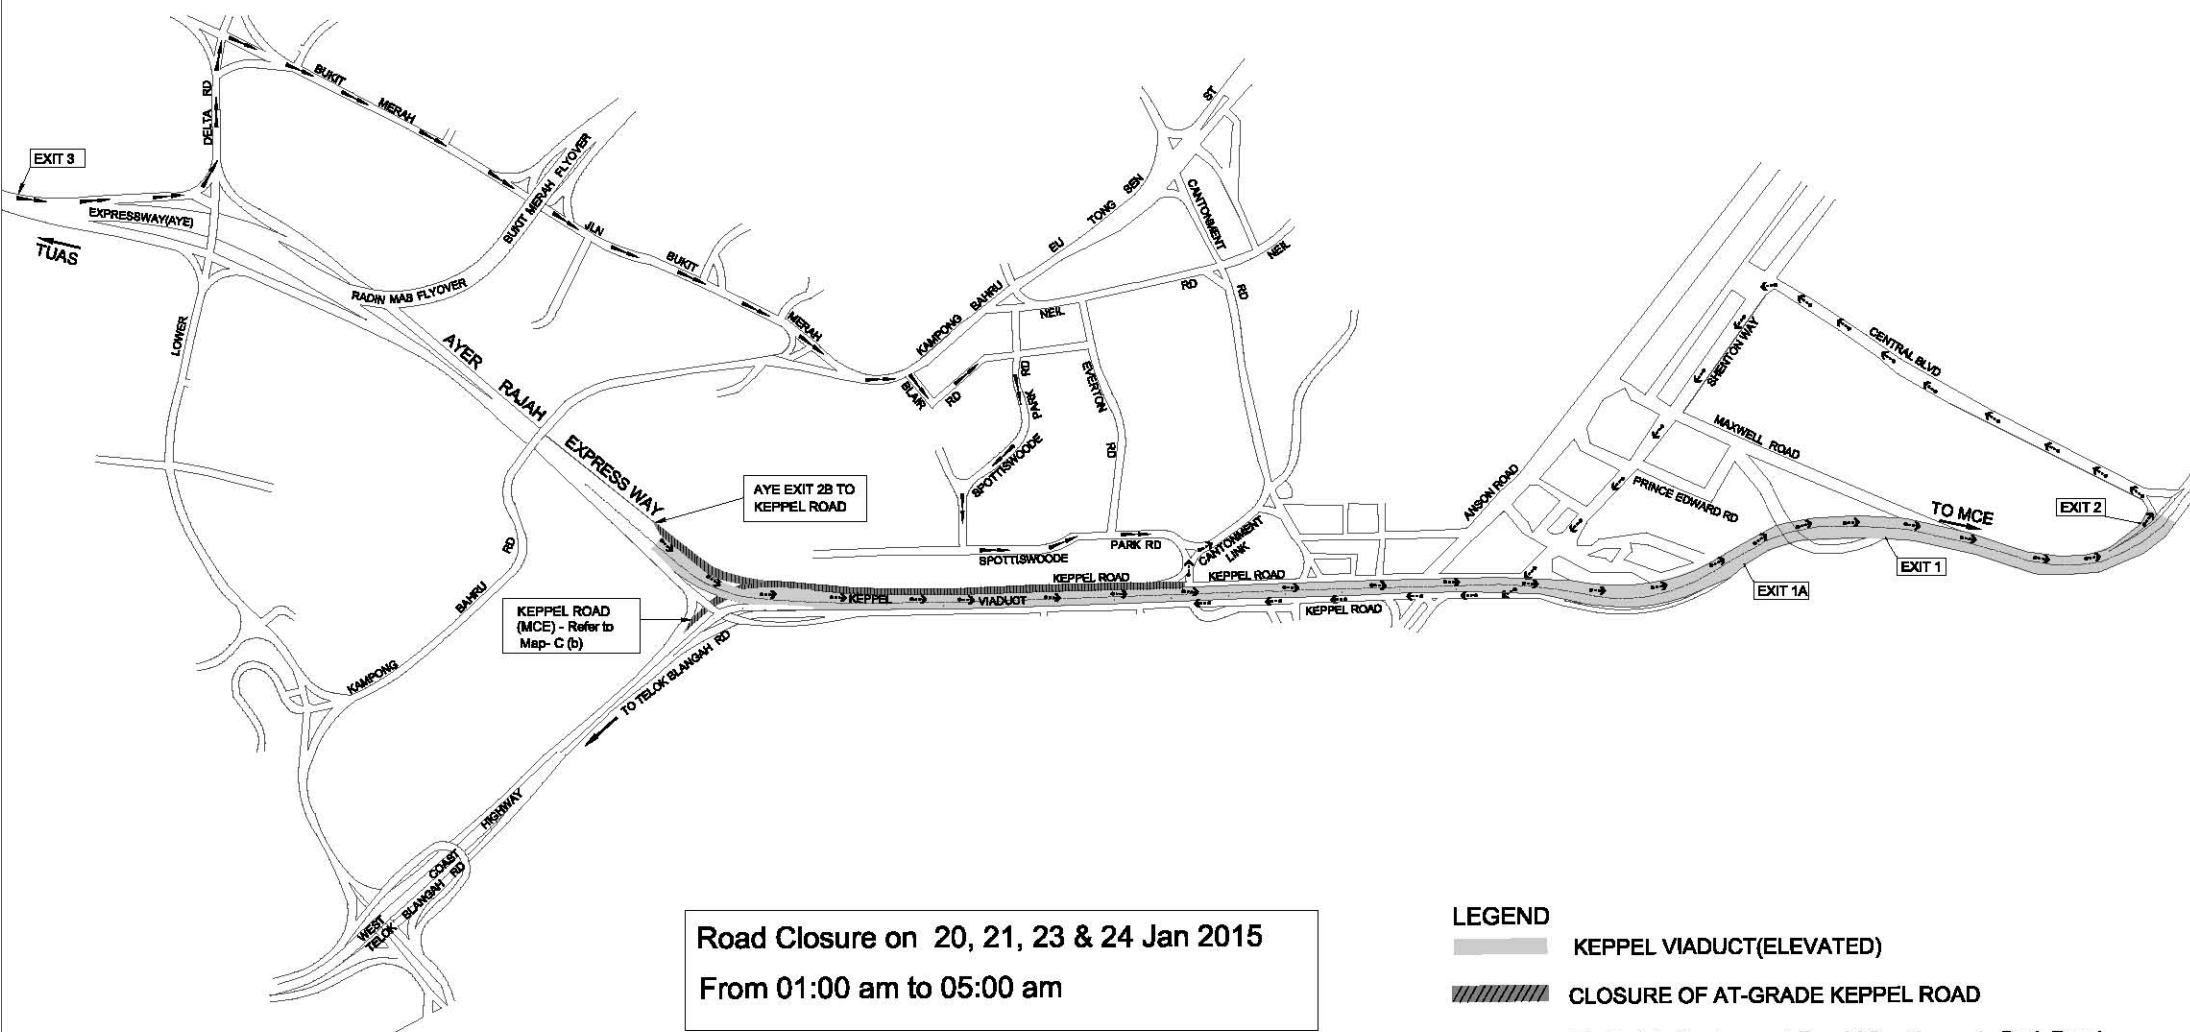

**MAP C ( a ) - TEMPORARY CLOSURE OF SLIP ROAD TO KEPPEL ROAD FROM AYE ( MCE)- EXIT 2B AND KEPPEL ROAD (TOWARDS MCE) TO CANTONMENT LINK**

**Road Closure on 20, 21, 23 & 24 Jan 2015**  
**From 01:00 am to 05:00 am**

- LEGEND**
-  KEPPEL VIADUCT(ELEVATED)
  -  CLOSURE OF AT-GRADE KEPPEL ROAD
  -  Route 1 to Cantonment Road / Spottiswoode Park Road
  -  Route 2 to Cantonment Road / Spottiswoode Park Road