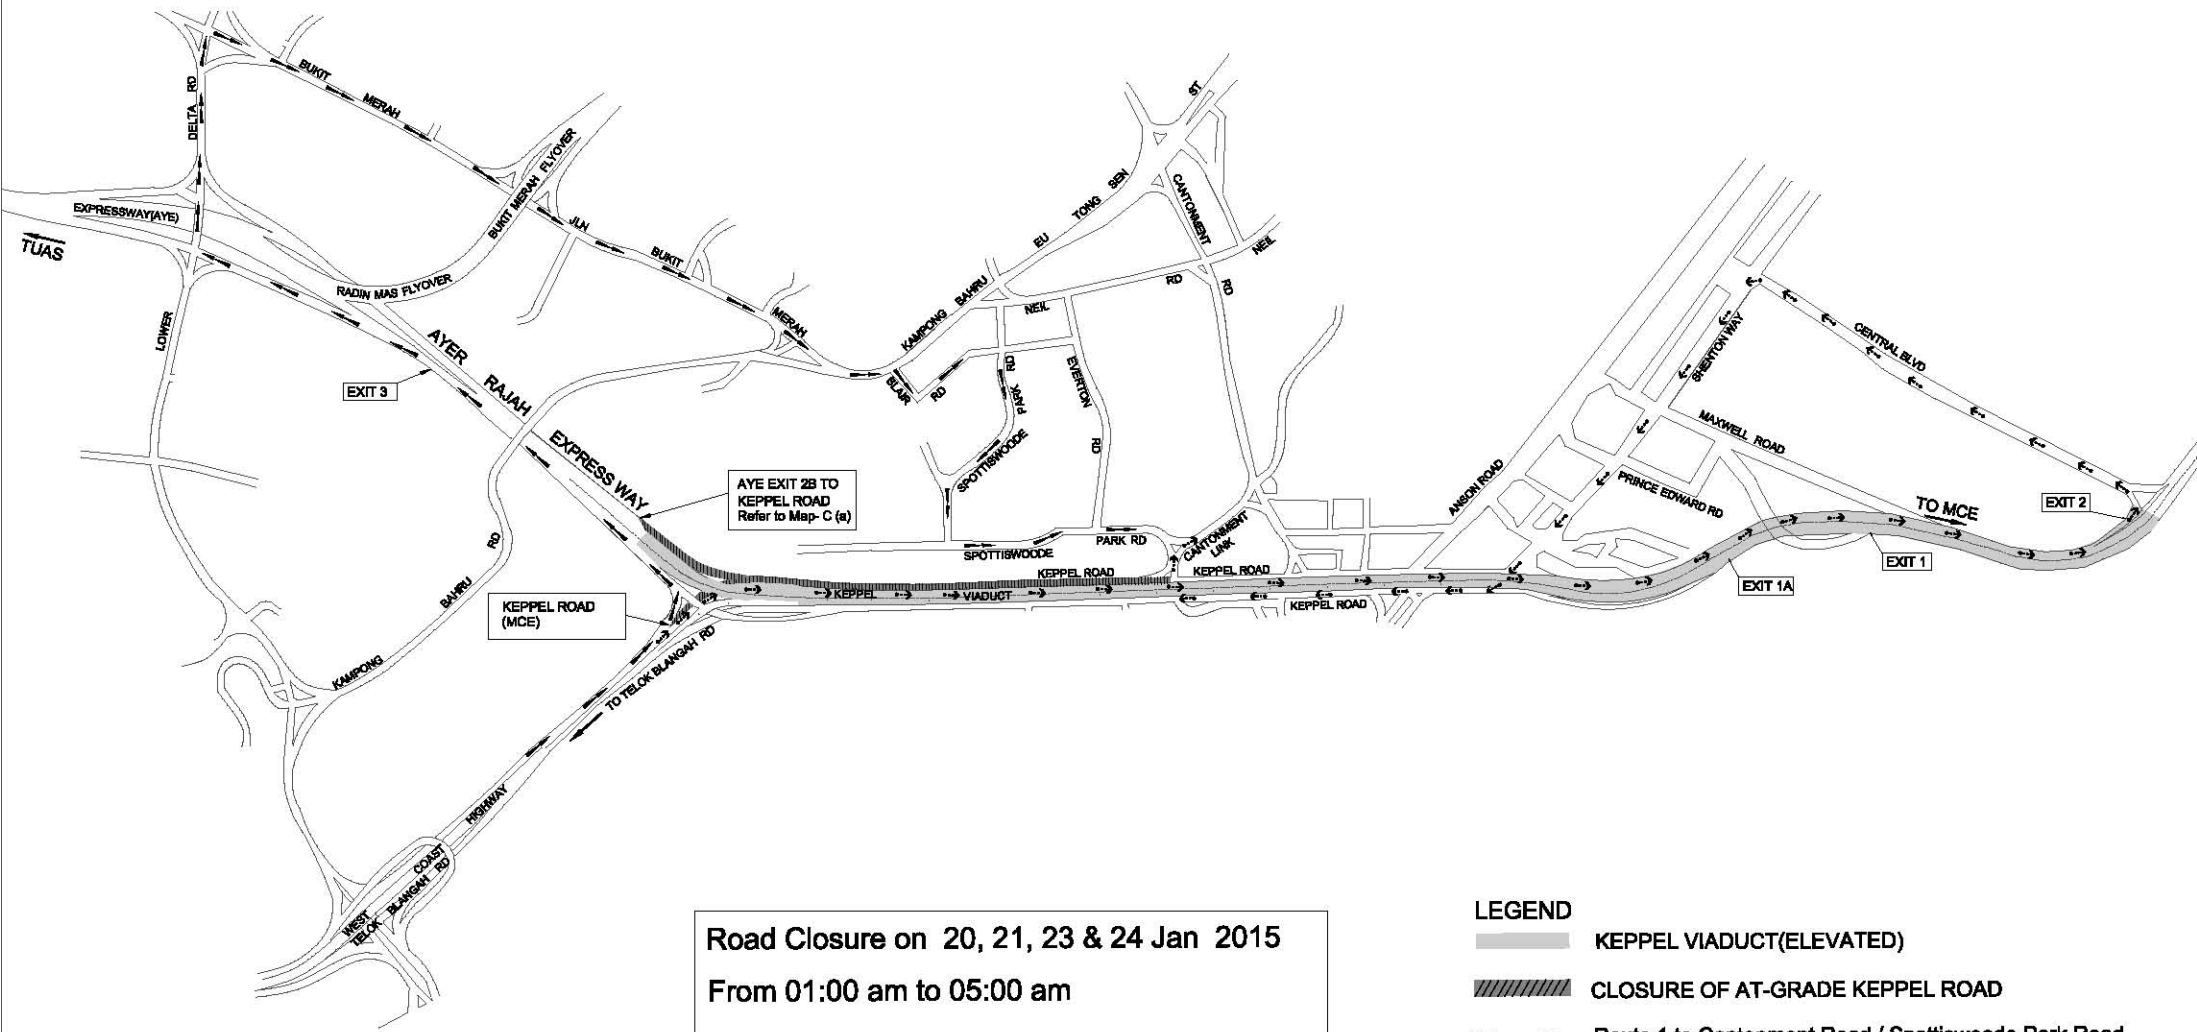

**MAP C (b) - TEMPORARY CLOSURE OF KEPPEL ROAD (TOWARDS MCE)
AFTER WEST COAST HIGHWAY TO CANTONMENT LINK**

Road Closure on 20, 21, 23 & 24 Jan 2015
From 01:00 am to 05:00 am

- LEGEND**
- KEPPEL VIADUCT(ELEVATED)
 - ▨ CLOSURE OF AT-GRADE KEPPEL ROAD
 - Route 1 to Cantonment Road / Spottiswoode Park Road
 - - - - → Route 2 to Cantonment Road / Spottiswoode Park Road