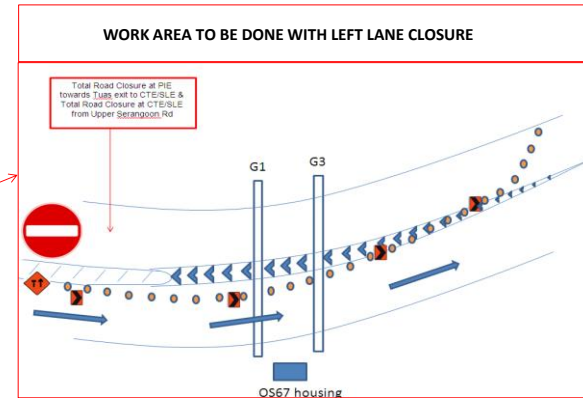

TEMPORARY ROAD CLOSURE AND DETOUR PLAN FOR PIE TUAS EXIT 15B TO CTE NORTHBOUND AND SLIP ROAD TO CTE FROM UPPER SERANGOON ROAD

TEMPORARY ROAD CLOSURE AND DETOUR PLAN FOR PIE CHANGI EXIT 15 TOWARDS CTE NORTHBOUND