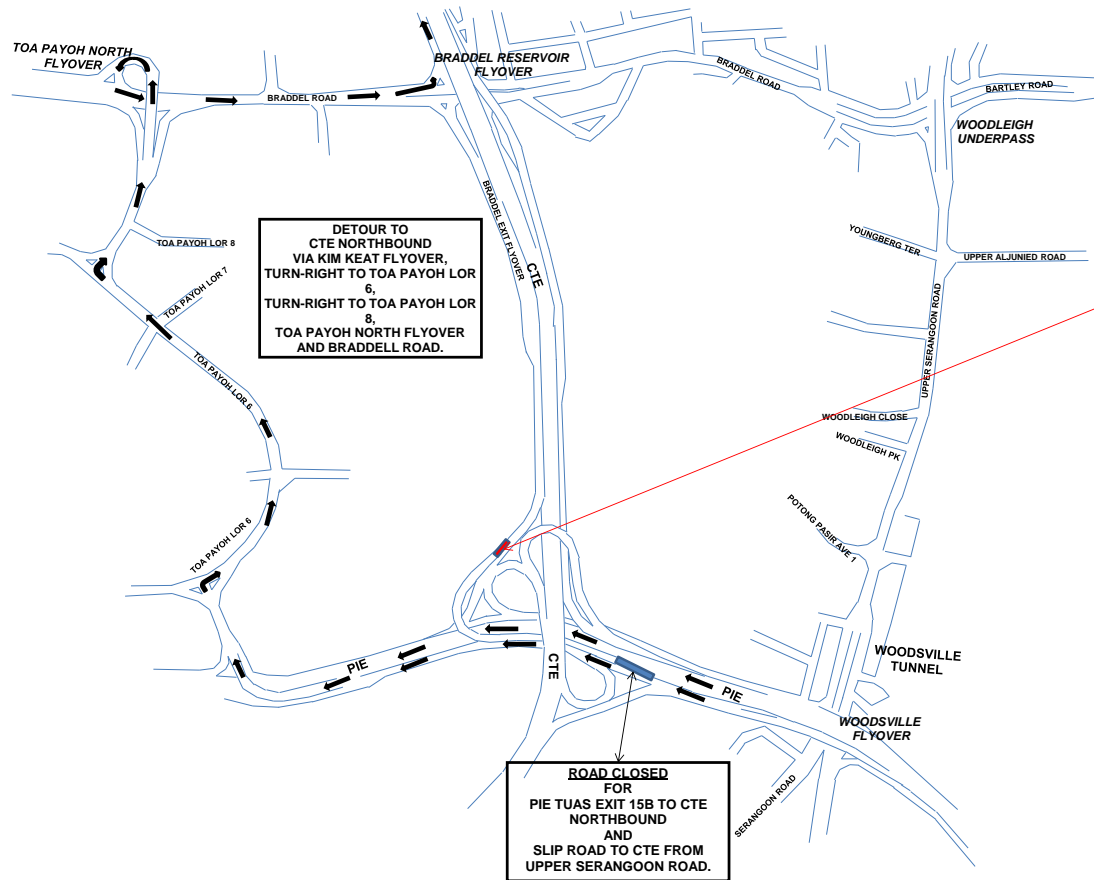

TEMPORARY ROAD CLOSURE AND DETOUR PLAN FOR PIE TUAS EXIT 15B TO CTE NORTHBOUND AND SLIP ROAD TO CTE FROM UPPER SERANGOON ROAD

TEMPORARY ROAD CLOSURE AND DETOUR PLAN FOR PIE CHANGI EXIT 15 TOWARDS CTE NORTHBOUND