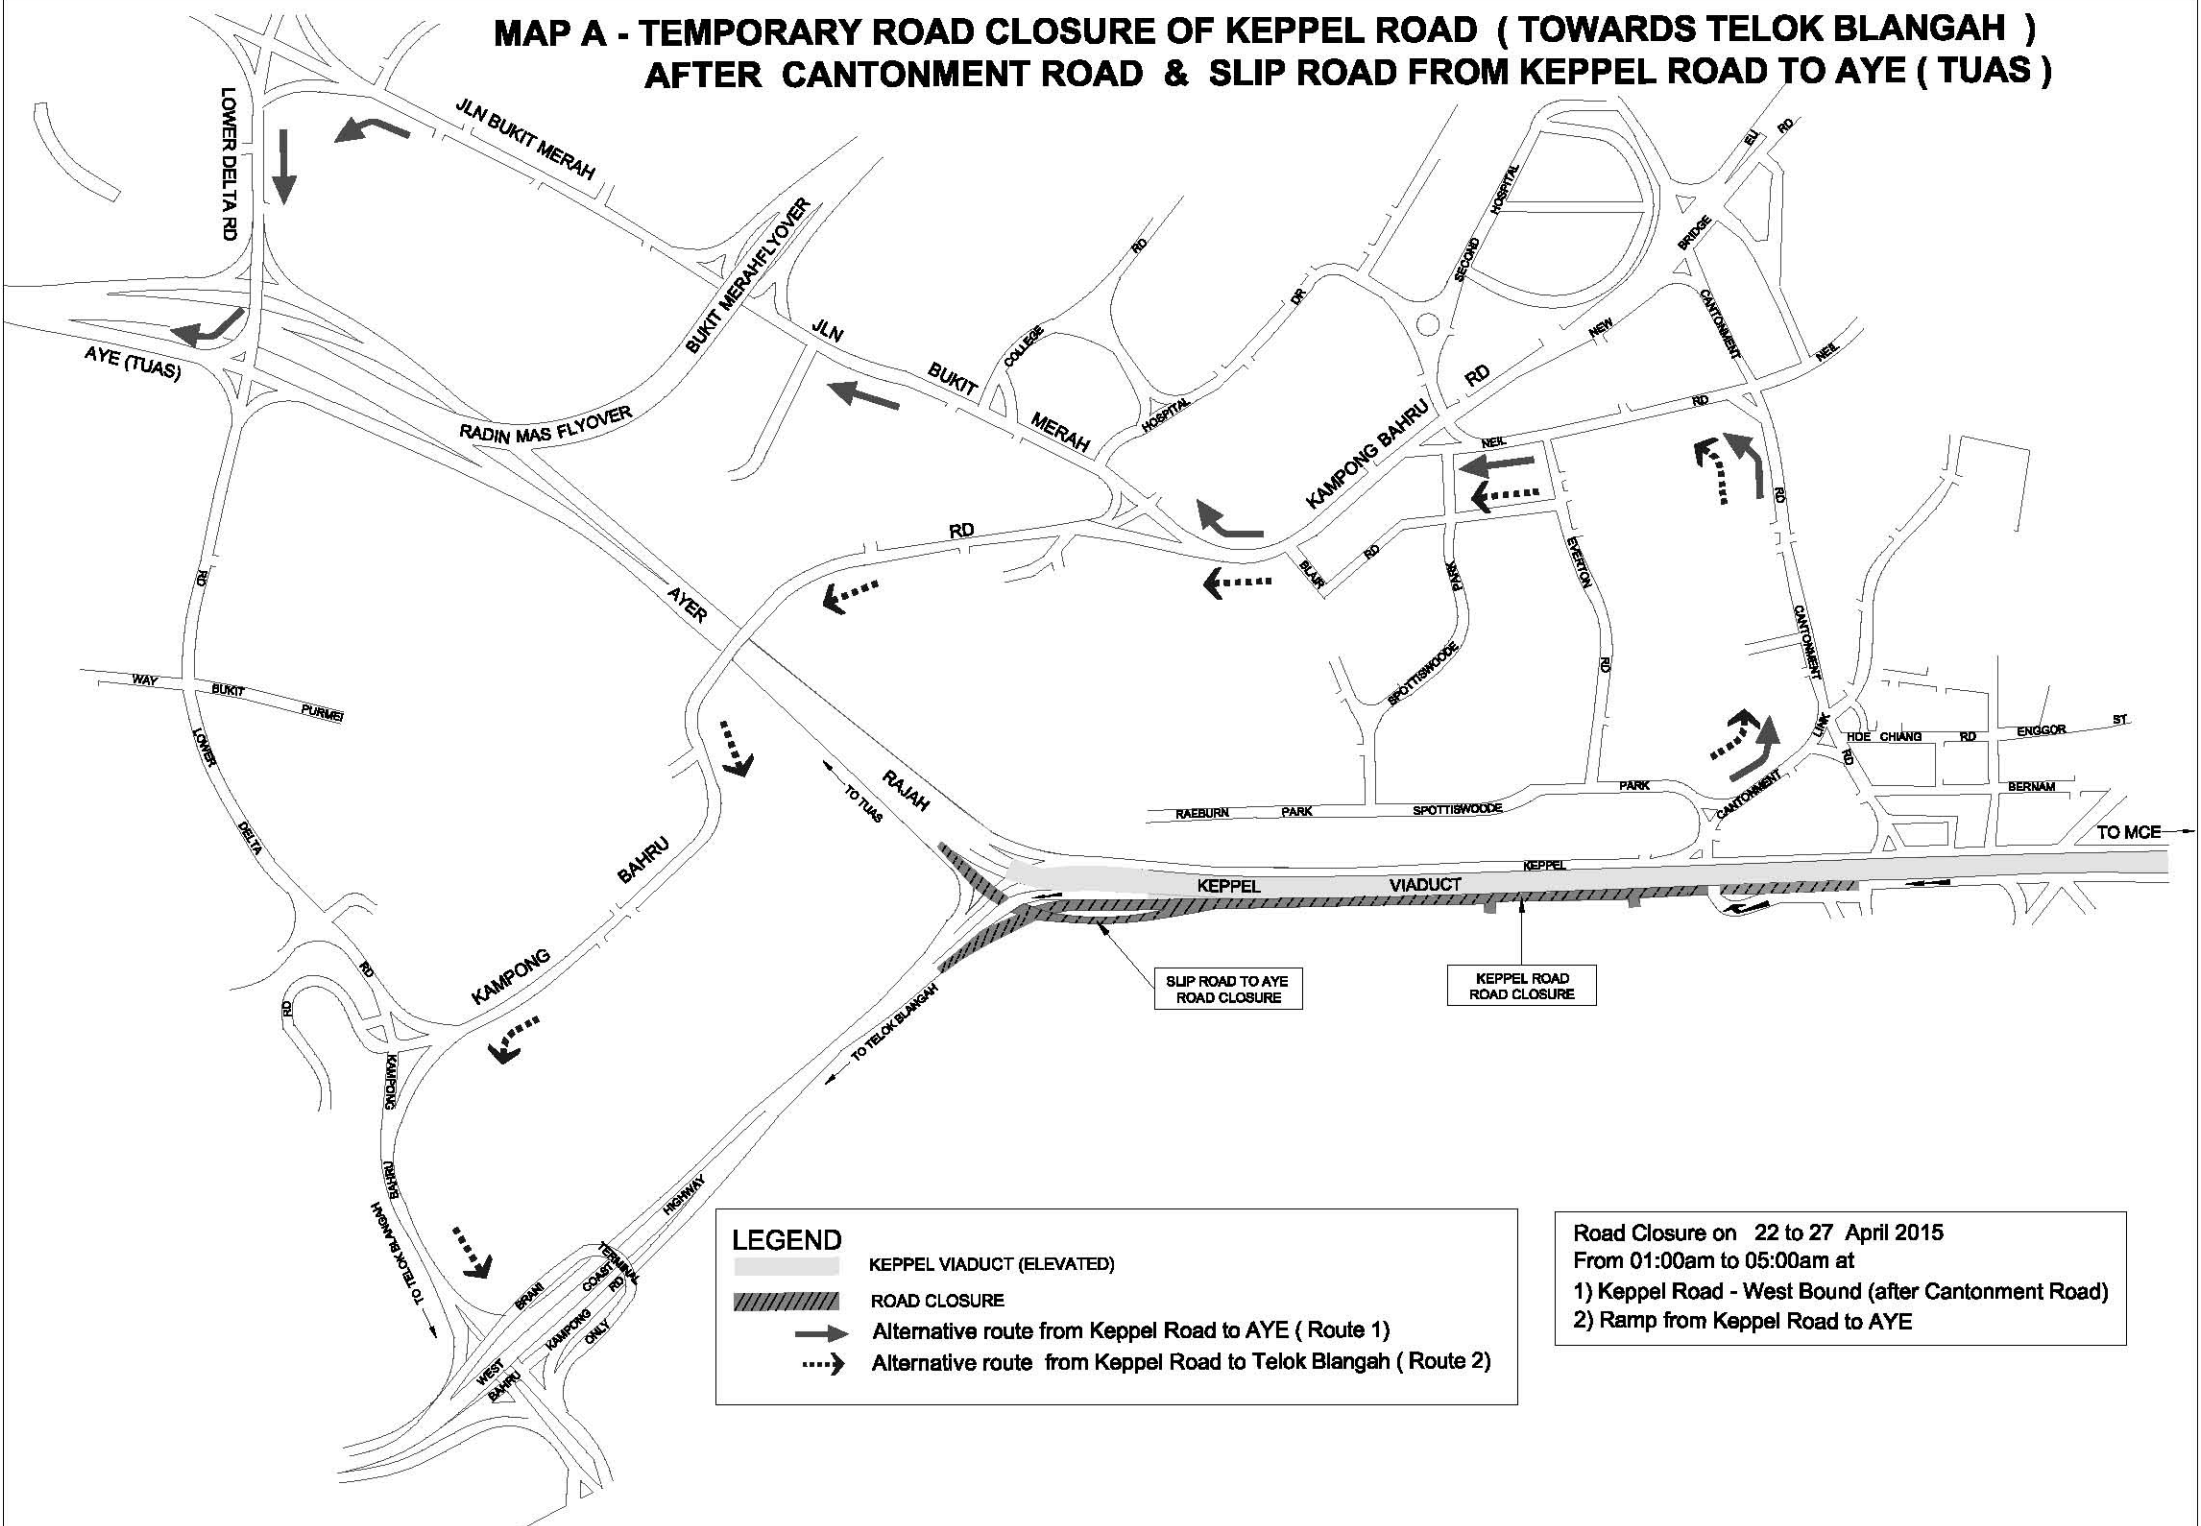

MAP A - TEMPORARY ROAD CLOSURE OF KEPPEL ROAD (TOWARDS TELOK BLANGAH) AFTER CANTONMENT ROAD & SLIP ROAD FROM KEPPEL ROAD TO AYE (TUAS)

LEGEND

-  KEPPEL VIADUCT (ELEVATED)
-  ROAD CLOSURE
-  Alternative route from Keppel Road to AYE (Route 1)
-  Alternative route from Keppel Road to Telok Blangah (Route 2)

Road Closure on 22 to 27 April 2015
From 01:00am to 05:00am at
1) Keppel Road - West Bound (after Cantonment Road)
2) Ramp from Keppel Road to AYE