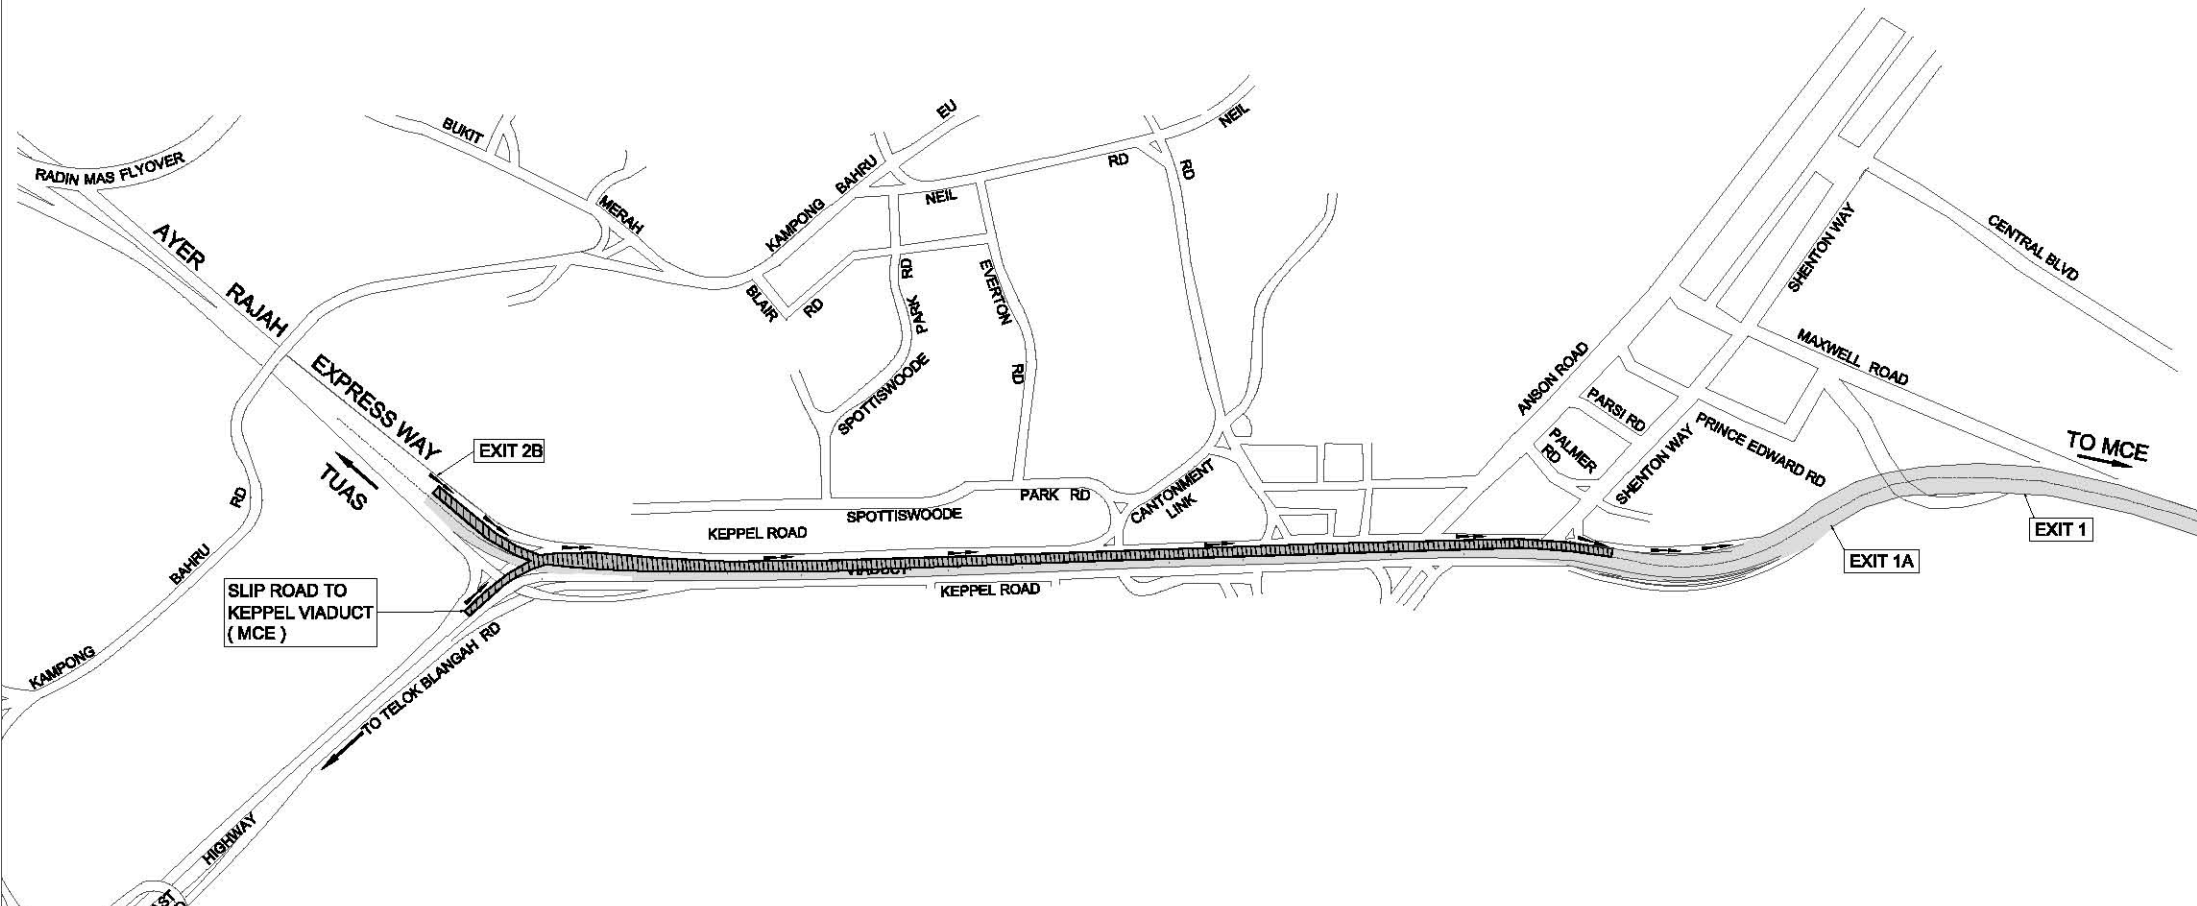

MAP D - TEMPORARY CLOSURE OF KEPPEL VIADUCT (TOWARDS MCE) FROM EXIT 2B AND ENTRY RAMP FROM KEPPEL ROAD TO KEPPEL VIADUCT (MCE)

SLIP ROAD TO
KEPPEL VIADUCT
(MCE)

Road Closure on 21 & 22 April 2015
From 01:00 am to 05:00 am

LEGEND

-  KEPPEL VIADUCT(ELEVATED)
-  CLOSURE OF KEPPEL VIADUCT (TOWARDS MCE) AFTER AYE (EXIT 2B)
-  ALTERNATIVE ROUTE TO MCE