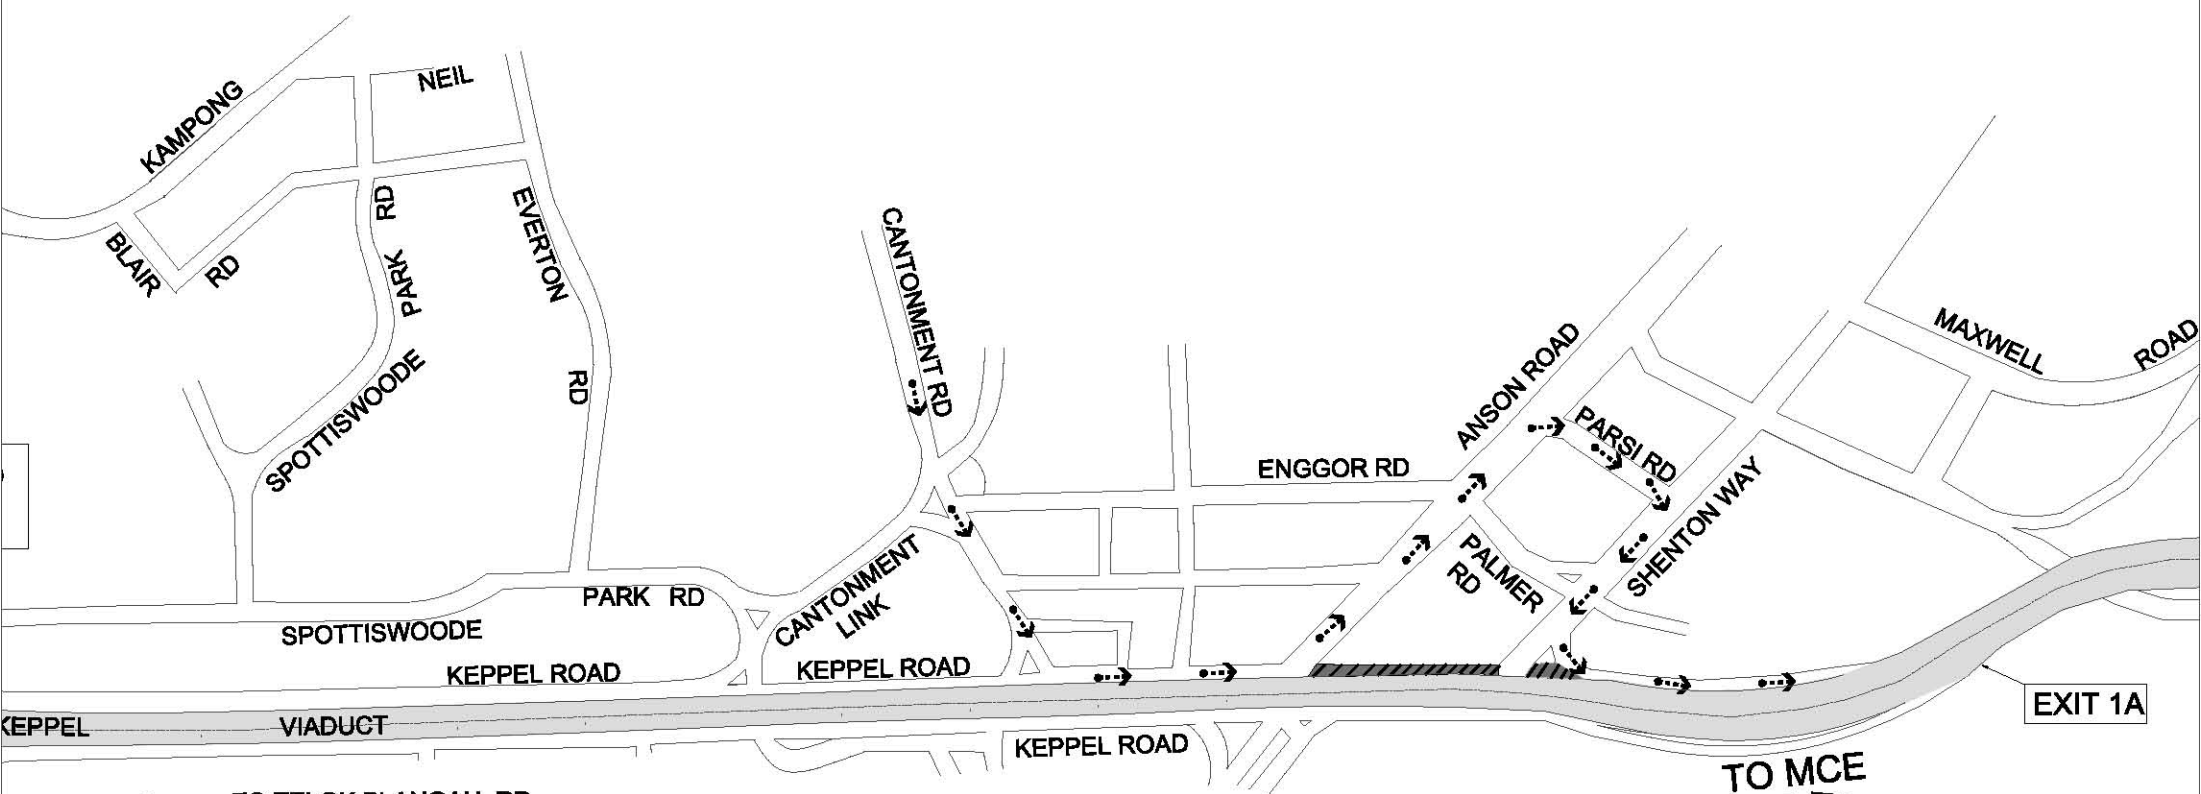

MAP A - TEMPORARY ROAD CLOSURE OF KEPPEL ROAD (TOWARDS MCE) BETWEEN ANSON ROAD & SHENTON WAY

Road Closure on 27 Oct to 02 Nov 2015
From 01:00 am to 05:00 am

- LEGEND**
- KEPPEL VIADUCT(ELEVATED)
 - CLOSURE OF AT-GRADE KEPPEL ROAD
 - Alternative Route for Keppel Road to MCE