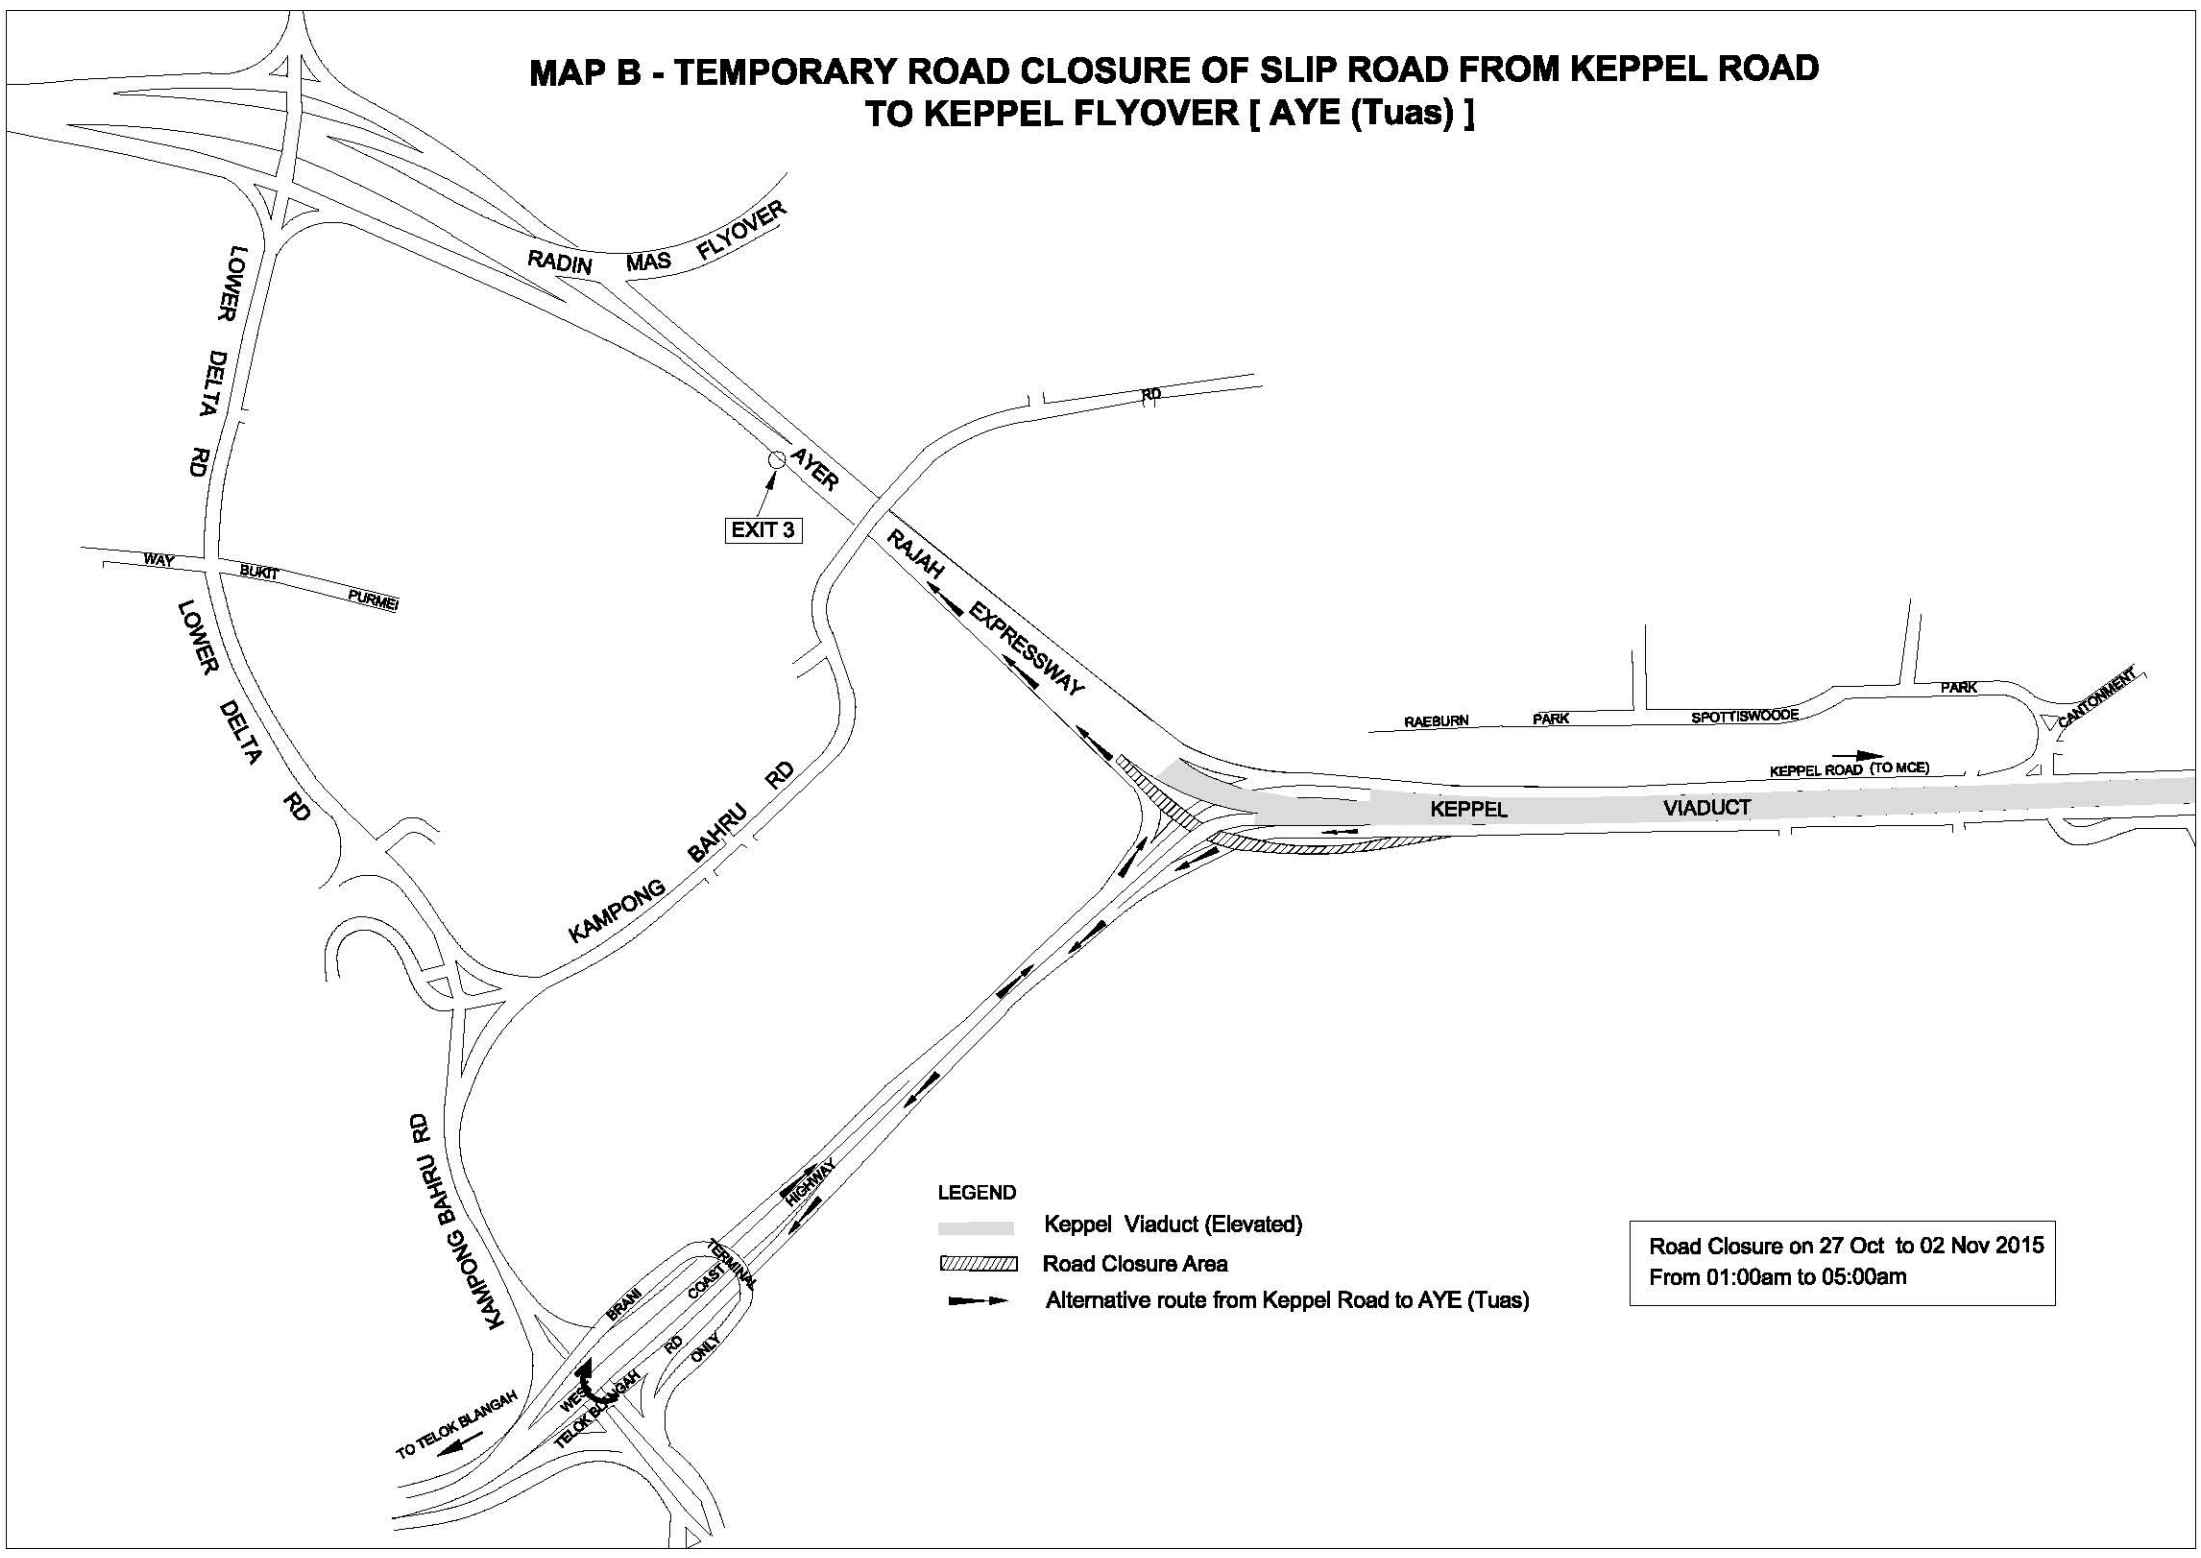

# MAP B - TEMPORARY ROAD CLOSURE OF SLIP ROAD FROM KEPPEL ROAD TO KEPPEL FLYOVER [ AYE (Tuas) ]

- LEGEND**
-  Keppel Viaduct (Elevated)
  -  Road Closure Area
  -  Alternative route from Keppel Road to AYE (Tuas)

Road Closure on 27 Oct to 02 Nov 2015  
From 01:00am to 05:00am