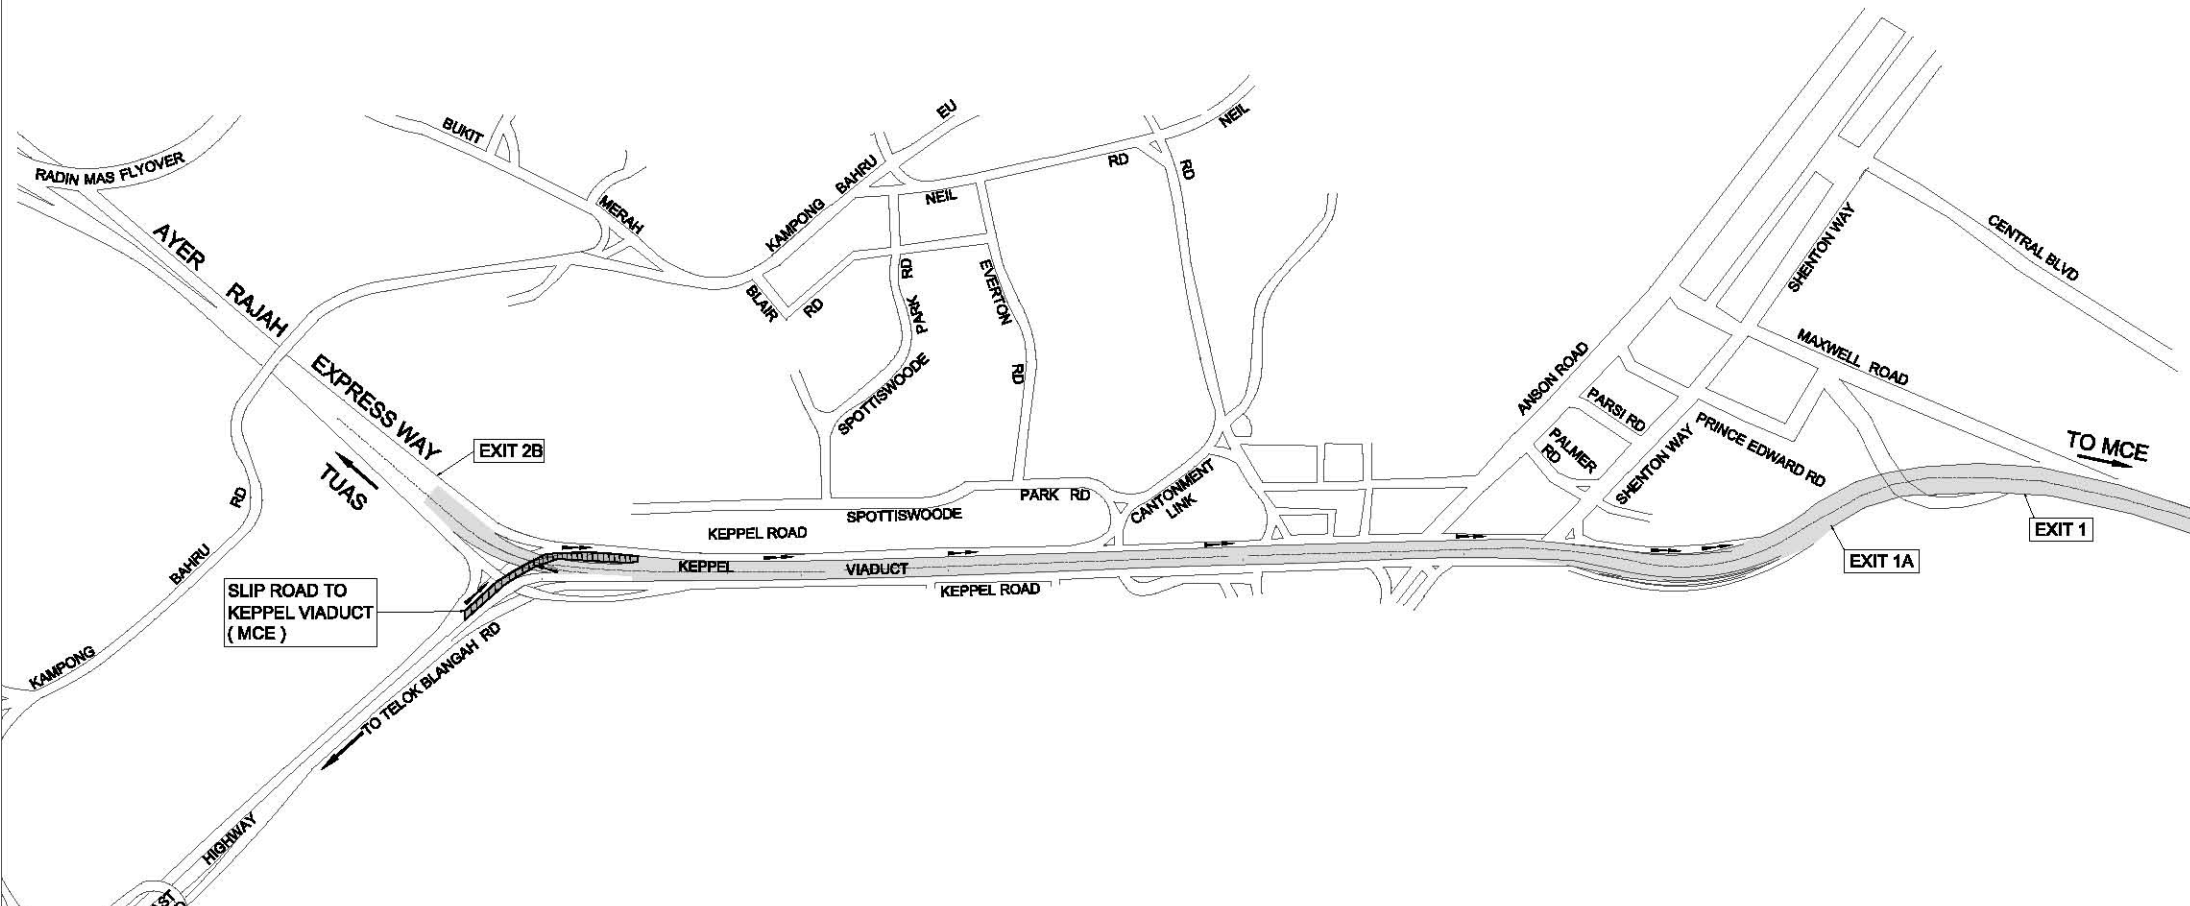

MAP C - TEMPORARY CLOSURE OF ENTRY RAMP FROM KEPPEL ROAD TO KEPPEL VIADUCT (MCE)

Road Closure on 28 Oct to 31 Oct 2015
From 01:00 am to 05:00 am

- LEGEND**
-  KEPPEL VIADUCT(ELEVATED)
 -  CLOSURE OF KEPPEL ENTRY RAMP FROM KEPPEL ROAD TO KEPPEL VIADUCT (MCE)
 -  ALTERNATIVE ROUTE TO MCE