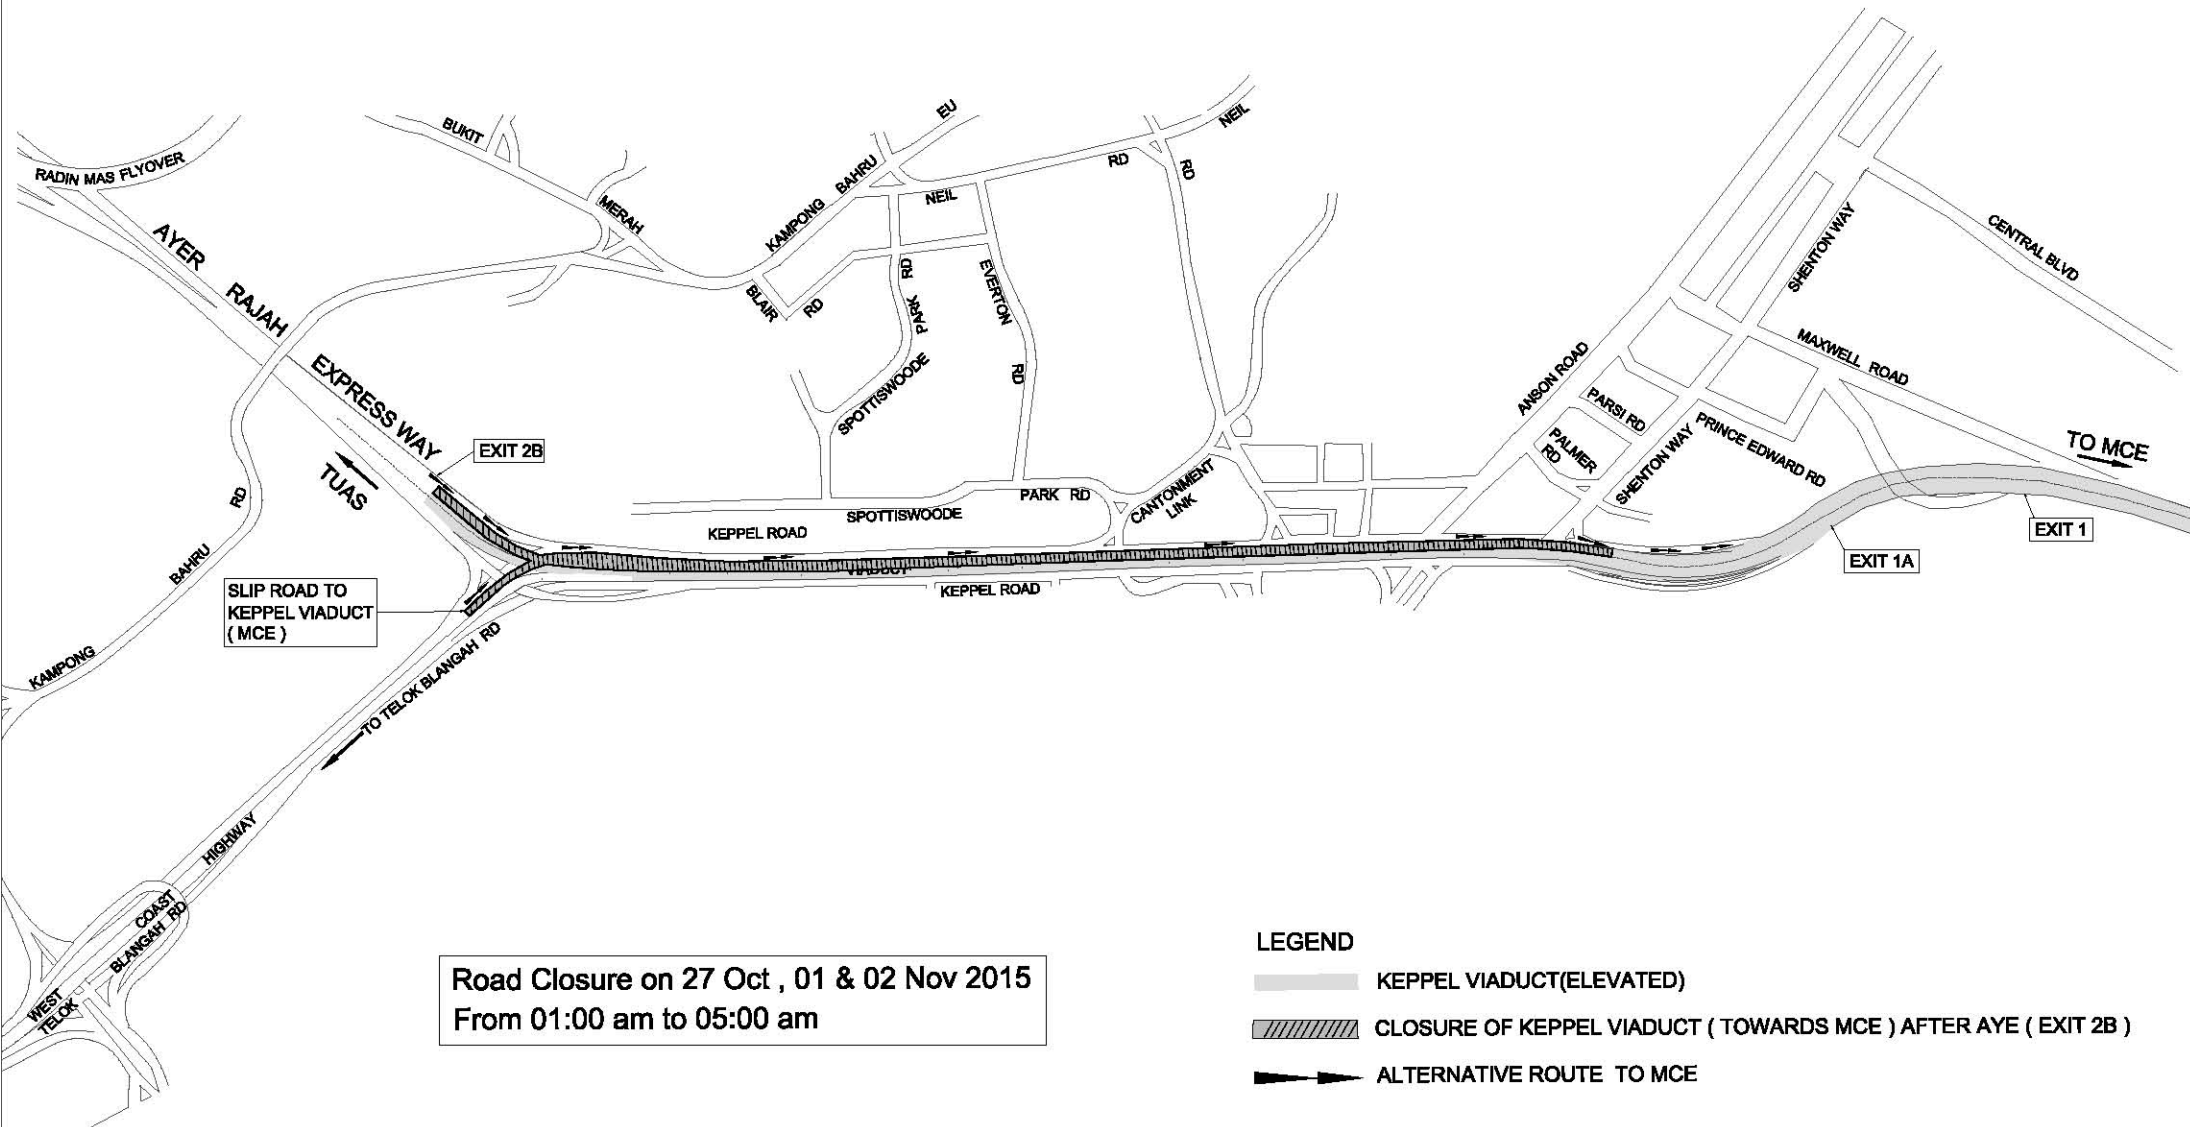

MAP E - TEMPORARY CLOSURE OF KEPPEL VIADUCT (TOWARDS MCE) FROM EXIT 2B AND ENTRY RAMP FROM KEPPEL ROAD TO KEPPEL VIADUCT (MCE)

Road Closure on 27 Oct , 01 & 02 Nov 2015
From 01:00 am to 05:00 am

- LEGEND**
- KEPPEL VIADUCT(ELEVATED)
 - CLOSURE OF KEPPEL VIADUCT (TOWARDS MCE) AFTER AYE (EXIT 2B)
 - ALTERNATIVE ROUTE TO MCE