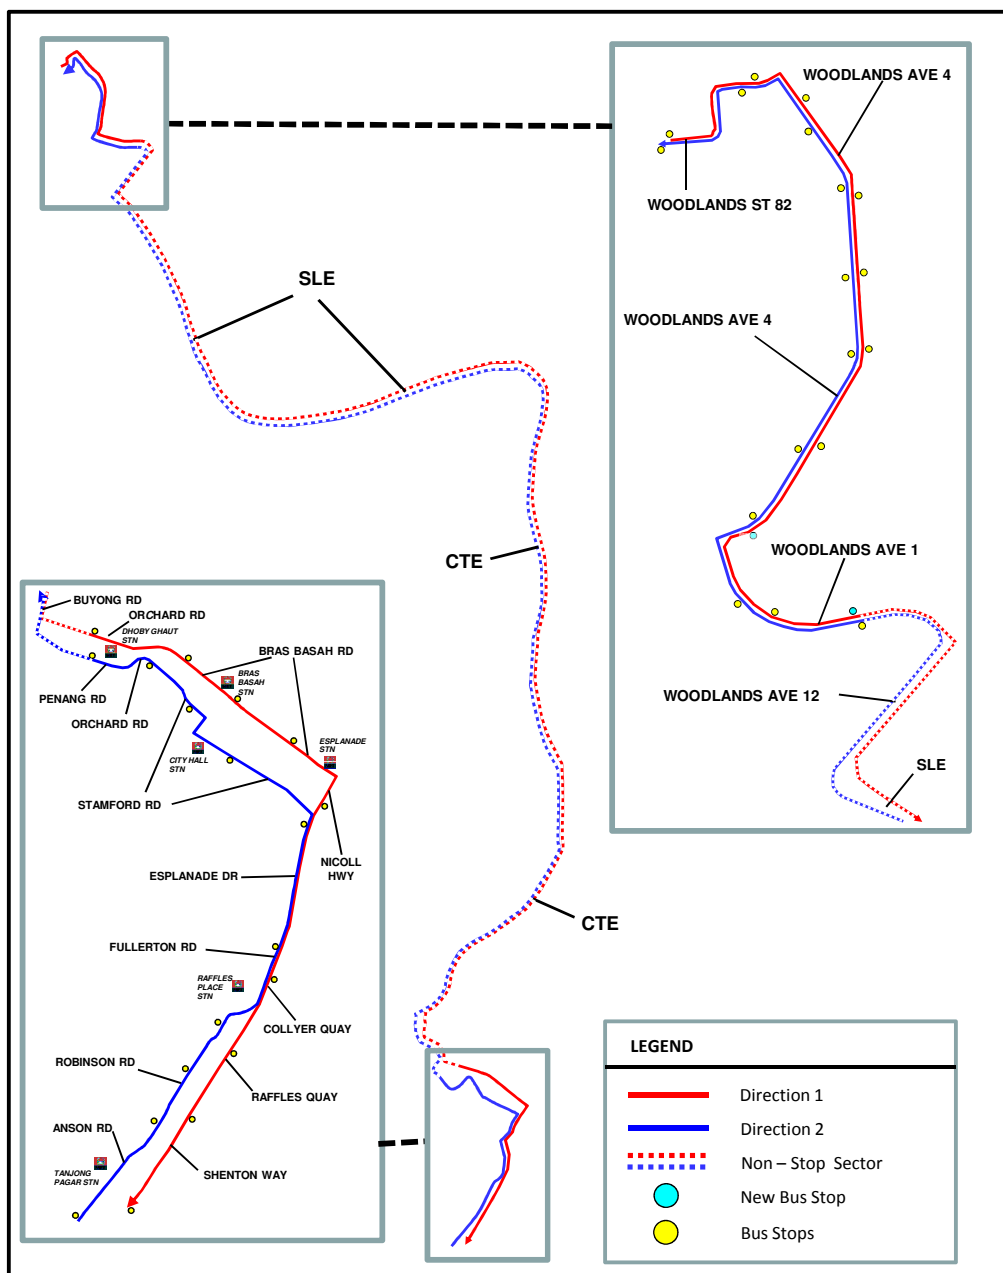

For information on integrated public transport services, please contact TransitLink Hotline at 1800-225-5663.

For information on SMRT services, please contact SMRT Customer Relations Centre at 1800-336-8900.

有关综合公共交通服务的详情, 请拨热线 1800-225-5663 向通联有限公司联络。

有关SMRT服务询问, 请拨热线 1800-336-8900 向SMRT客户联系中心联络。