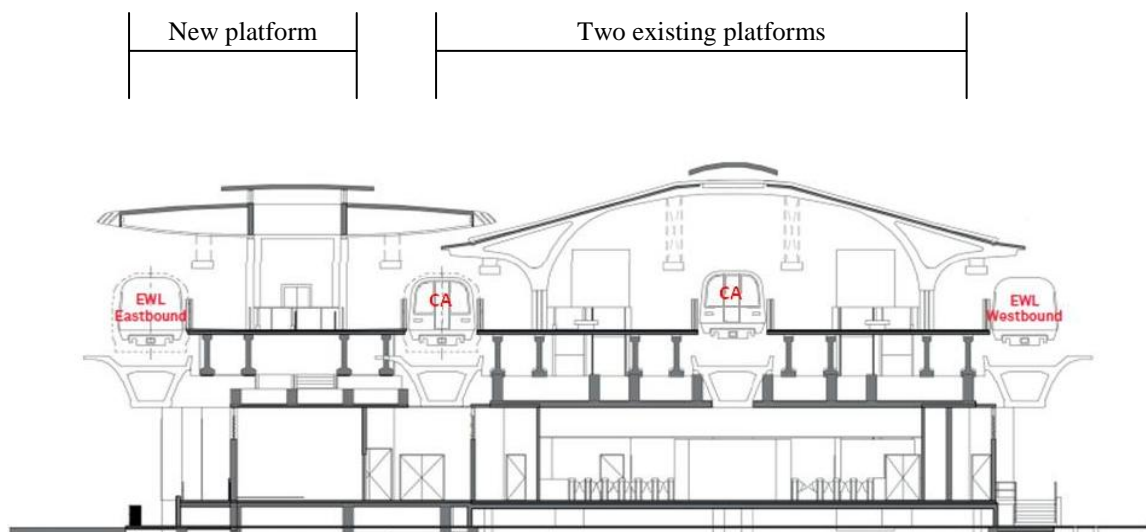

### Layout of New Platform at Tanah Merah Station (EW4)

Before

After

Legend

EWL – East-West Line

CA – To and From Expo / Changi Airport