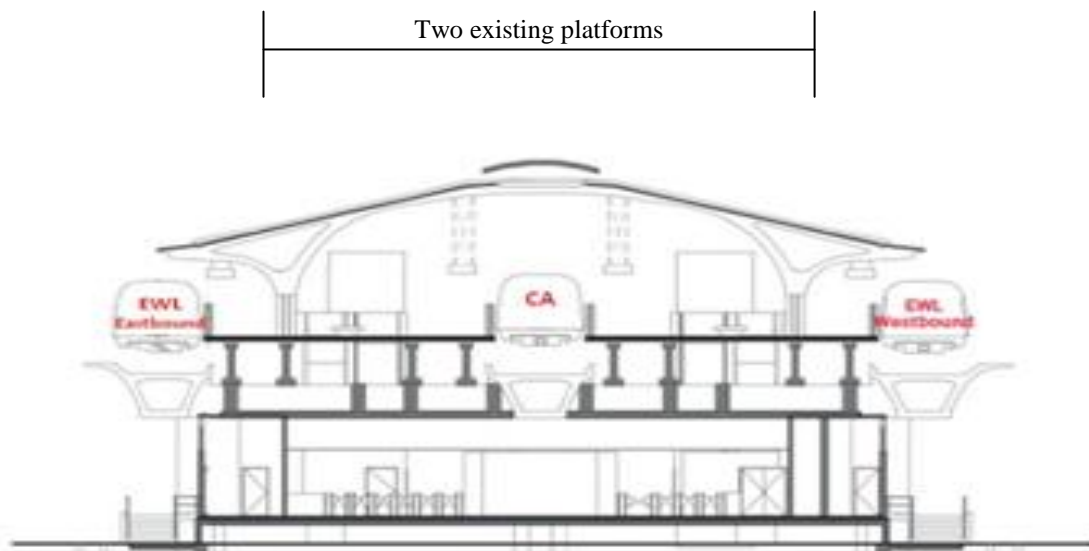

### Layout of New Platform at Tanah Merah Station (EW4)

Before

After

Legend

EWL – East-West Line

CA – To and From Expo / Changi Airport