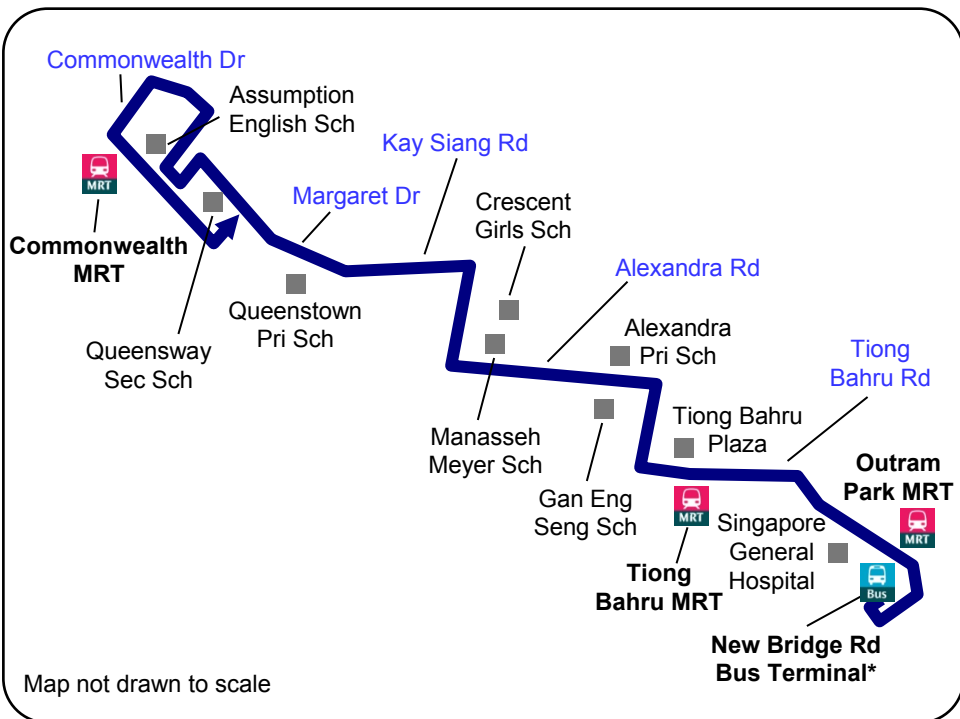

Road Name	Bus Stop Description	Bus Stop No.
EU TONG SEN ST	NEW BRIDGE RD TER*	10589
	AFT HOSP DR	10017
OUTRAM RD	OPP OUTRAM PK STN	06011
TIONG BAHRU RD	BLK 55	06051
	BLK 18	10141
	CTRL GREEN CONDO	10151
	OPP TIONG BAHRU PLAZA	10161
LOWER DELTA RD	OPP BLK 48	10381
ALEXANDRA RD	GAN ENG SENG SEC SCH	10241
	DELTA SPORTS HALL	10261
	OPP TANGLIN VIEW	10271
TANGLIN RD	AFT MARGARET DR	10321
KAY SIANG RD	AFT TANGLIN RD	10479
	BEF MARGARET DR	10469
MARGARET DR	QUEENSTOWN PR SCH	11499
	OPP QUEENSTOWN LIB	11489
	THE FISHERMAN CH	11479
	QUEENSWAY SEC SCH	11469
QUEENSWAY	OPP QUEENSWAY SEC SCH	11061
COMMONWEALTH DR	BLK 92	11439
	OPP BLK 115B	11429
COMMONWEALTH AVE	C'WEALTH STN	11169
MARGARET DR	OPP THE FISHERMAN CH	11471
	QUEENSTOWN LIB	11481
	OPP QUEENSTOWN PR SCH	11491
KAY SIANG RD	AFT MARGARET DR	10461
	BEF TANGLIN RD	10471
TANGLIN RD	CRESCENT GIRLS' SCH	10329
ALEXANDRA RD	TANGLIN VIEW	10279
	OPP DELTA SPORTS HALL	10269
	OPP GAN ENG SENG SEC SCH	10249
LOWER DELTA RD	BLK 48	10389
TIONG BAHRU RD	TIONG BAHRU PLAZA	10169
	BLK 1	10149
OUTRAM RD	ETONHOUSE PRE-SCH	06049
	OUTRAM PK STN	06029
EU TONG SEN ST	NEW BRIDGE RD TER	10589

Bas perhentian baru / புதிய பேருந்து நிறுத்தங்கள்

* Tidak dibenarkan menaiki bus di terminal / பேருந்து நிலையத்தில் பேருந்தில் ஏற முடியாது

Waktu Operasi / சேவை நேரம்

Bas Terminal New Bridge Road / நியூ ப்ரிட்ஜ் சாலை பேருந்து நிலையம்* : 6.00am – 11.30pm (Setiap Hari / தினமும்)

Untuk maklumat lanjut, sila hubungi Pusat Perhubungan SBS Transit di talian 1800-287 2727 atau lungsuri lelamen www.sbstransit.com.sg
மேலும் விவரங்களுக்கு, எஸ்பிஎஸ் டிரான்ஸிட் வாடிக்கையாளர் தொடர்பு நிலைய எண் 1800-2872727
யை தொடர்பு கொள்ளவும் அல்லது www.sbstransit.com.sg என்ற இணைய பக்கத்திற்கு செல்லவும்