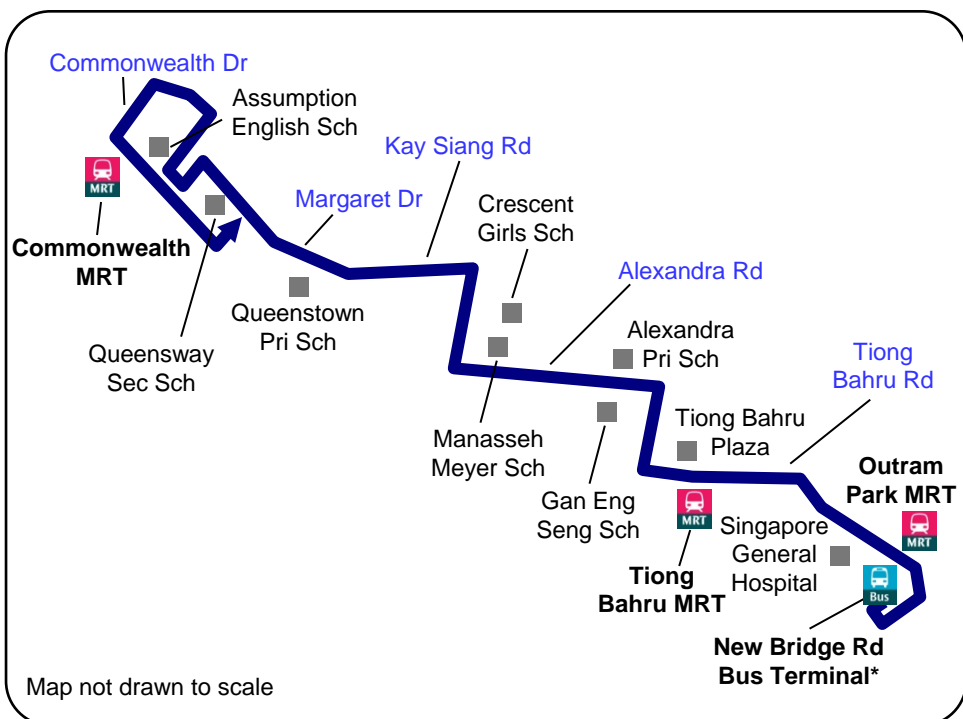

New bus stops / 新巴士站 * No boarding at the terminal / 在总站不可上车

Operating Hours / 穿行时间

New Bridge Road Terminal / 新桥路总站* : 6.00am – 11.30pm (Daily / 每日)

For more information, please call SBS Transit Customer Relations Centre at 1800-287 2727 or visit www.sbstransit.com.sg
欲知更多详情, 请致电新捷运顾客联络中心1800-287 2727 或查阅我们的网站 www.sbstransit.com.sg