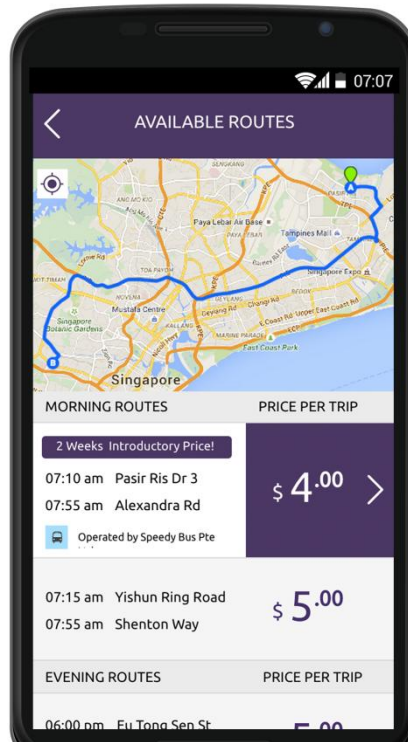

Using the Beeline App

Book a seat on a faster, direct shuttle to your destination.

Pay for your ride
seamlessly on mobile.

Check your bus tickets and
schedule within the app.

Track your bus arrival in real-time
and travel comfortably.

Pay less when you travel
with us more.