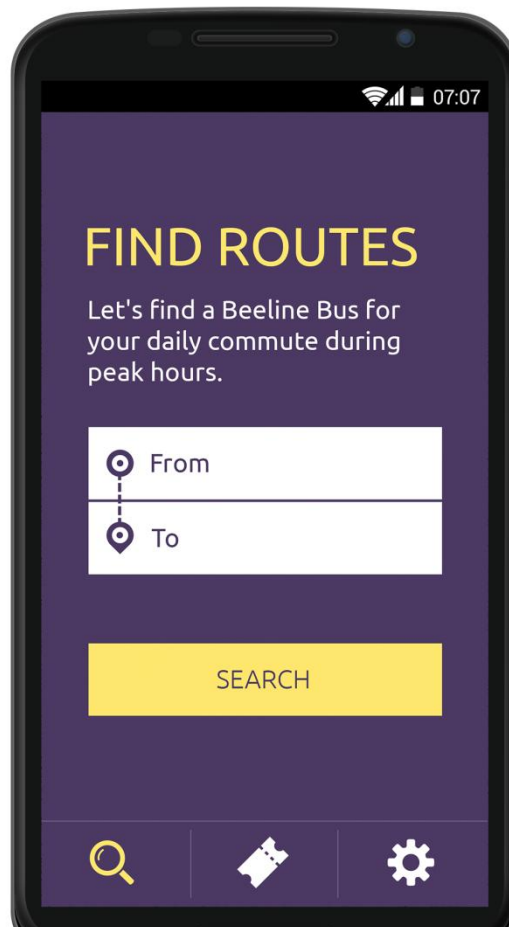

Using the Beeline App

Book a seat on a faster, direct shuttle to your destination.

Pay for your ride
seamlessly on mobile.

Check your bus tickets and
schedule within the app.

Track your bus arrival in real-time
and travel comfortably.

Pay less when you travel
with us more.