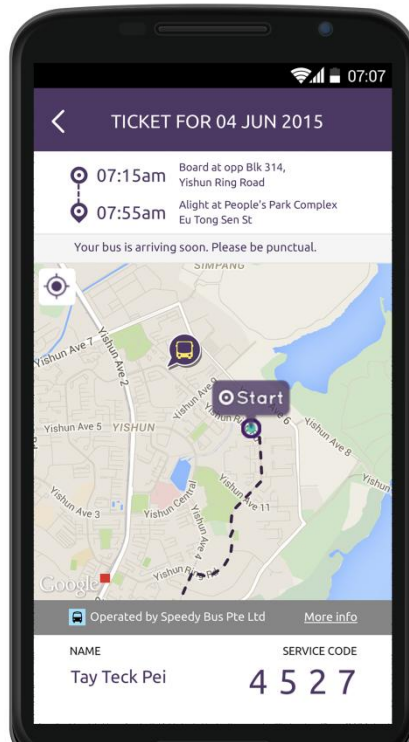

Using the Beeline App

Book a seat on a faster, direct shuttle to your destination.

Pay for your ride
seamlessly on mobile.

Check your bus tickets and
schedule within the app.

Track your bus arrival in real-time
and travel comfortably.

Pay less when you travel
with us more.