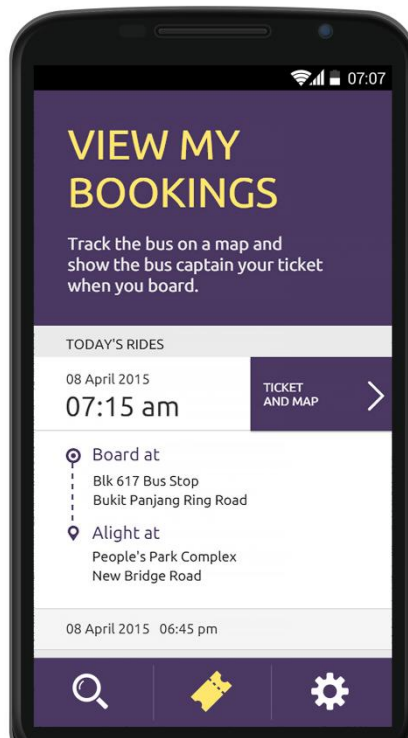

Using the Beeline App

Book a seat on a faster, direct shuttle to your destination.

Pay for your ride
seamlessly on mobile.

Check your bus tickets and
schedule within the app.

Track your bus arrival in real-time
and travel comfortably.

Pay less when you travel
with us more.