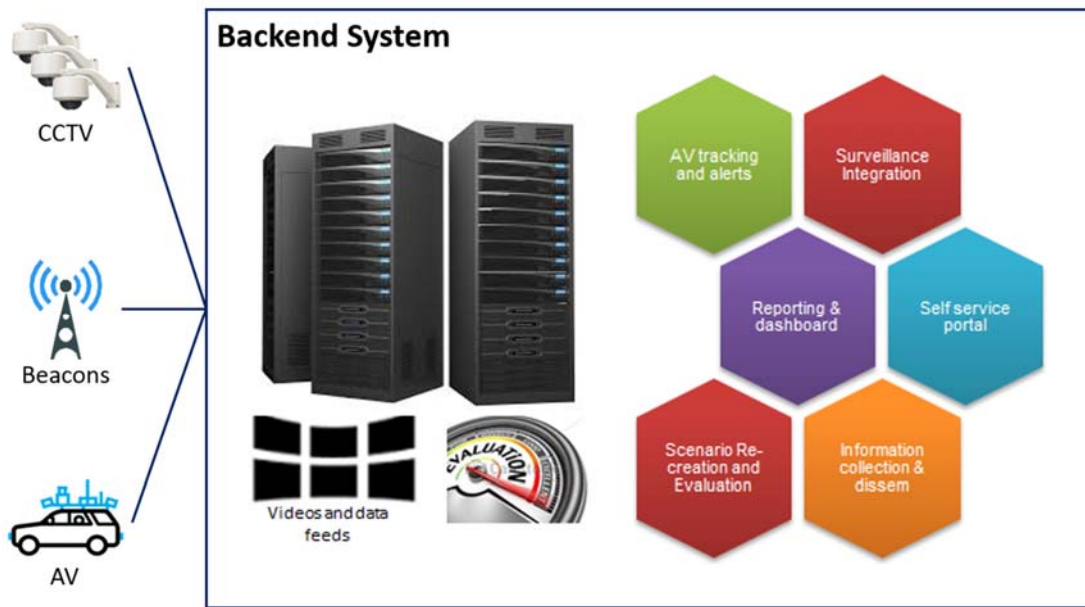

*The backend system housed at LTA's Intelligent Transport Systems Centre*

*Data from the infrastructure and AVs in one-north will be transmitted to the backend system housed in ITSC*

*Locations of supporting AV infra in the expanded one-north test-bed*