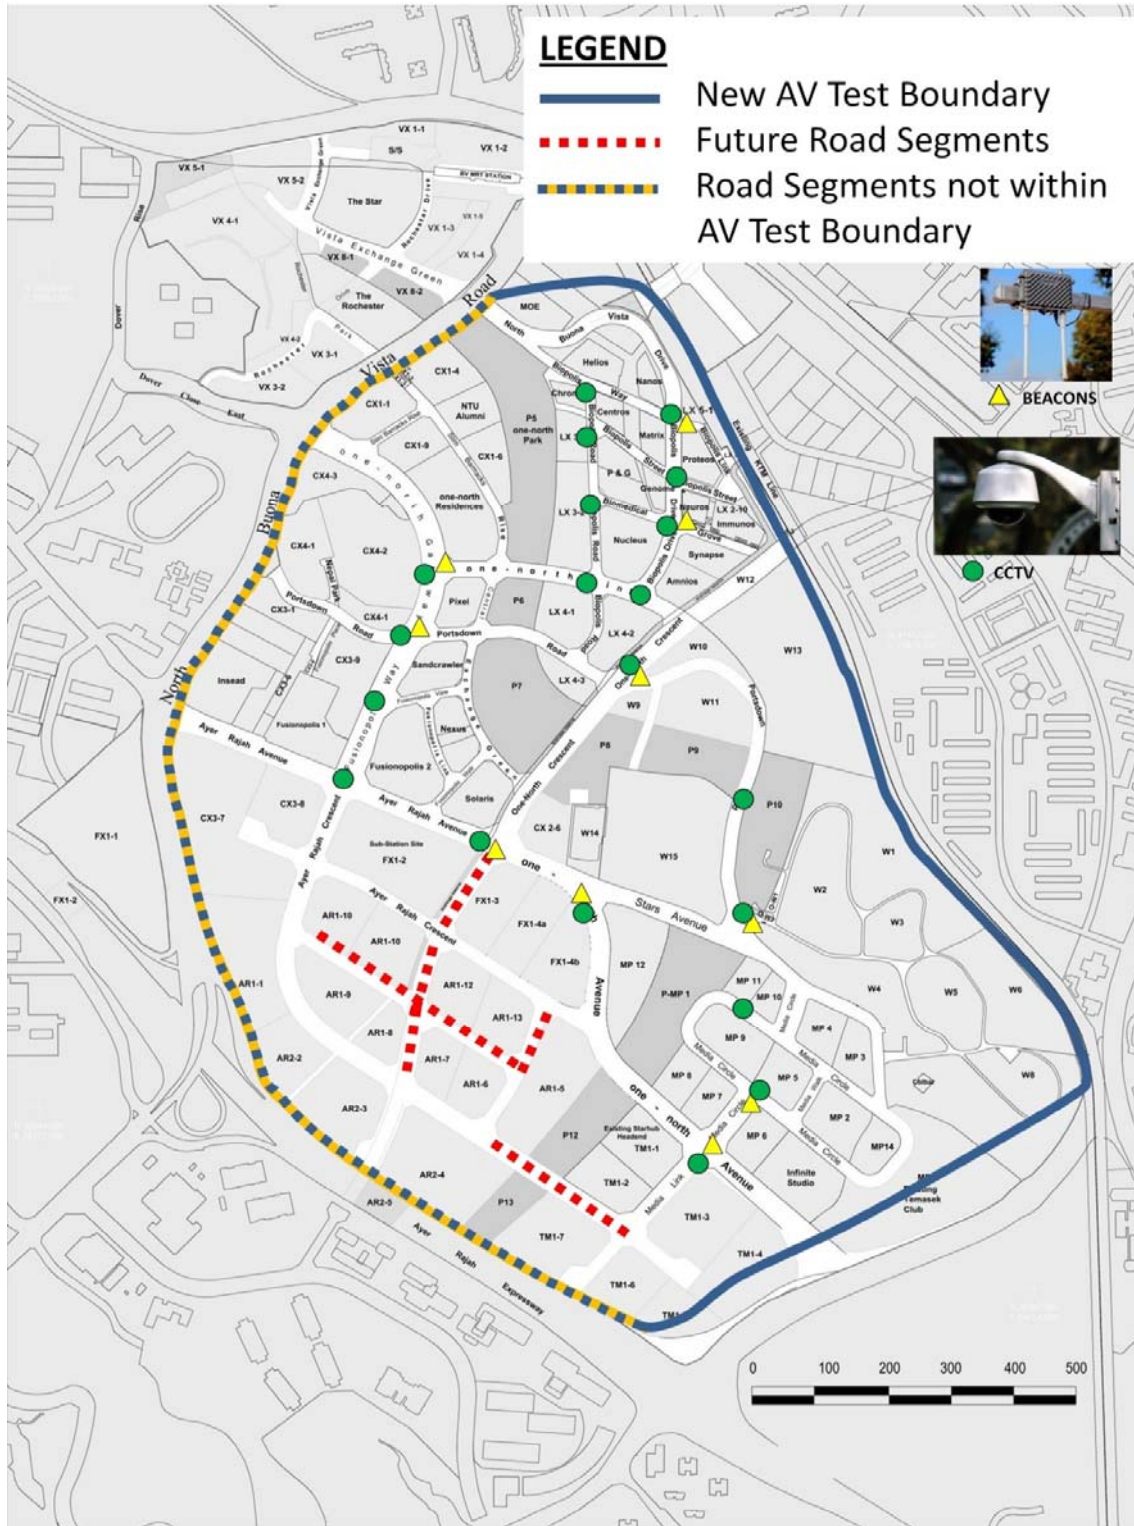

*The backend system housed at LTA's Intelligent Transport Systems Centre*

*Data from the infrastructure and AVs in one-north will be transmitted to the backend system housed in ITSC*

*Locations of supporting AV infra in the expanded one-north test-bed*