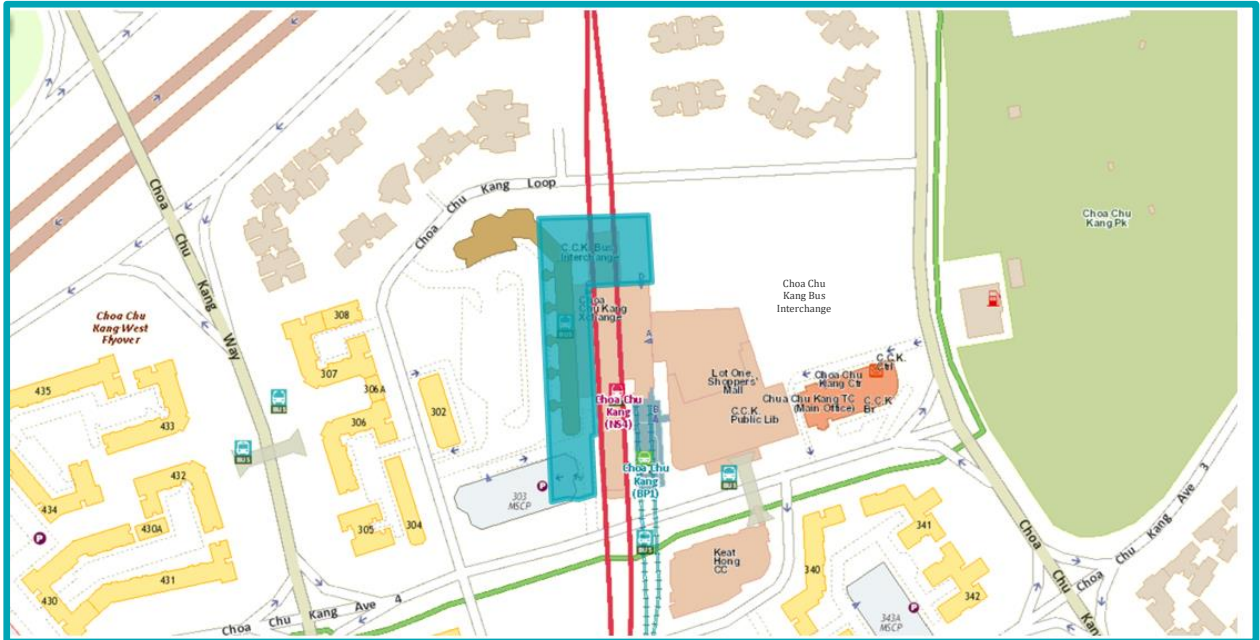

Details of stations under the two awarded contracts

JS1 - Choa Chu Kang Station

*Location of JRL Choa Chu Kang Station*

*Artist Impression of JRL Choa Chu Kang Station*

## JS2 - Choa Chu Kang West Station

*Location of Choa Chu Kang West Station*

*Artist Impression of Choa Chu Kang West Station*

## JS3 - Tengah Station

*Location of Tengah Station*

*Artist Impression of Tengah Station*

JS4 - Hong Kah Station

*Location of Hong Kah Station*

*Artist Impression of Hong Kah Station*

## JS5 - Corporation Station

*Location of Corporation Station*

*Artist Impression of Corporation Station*