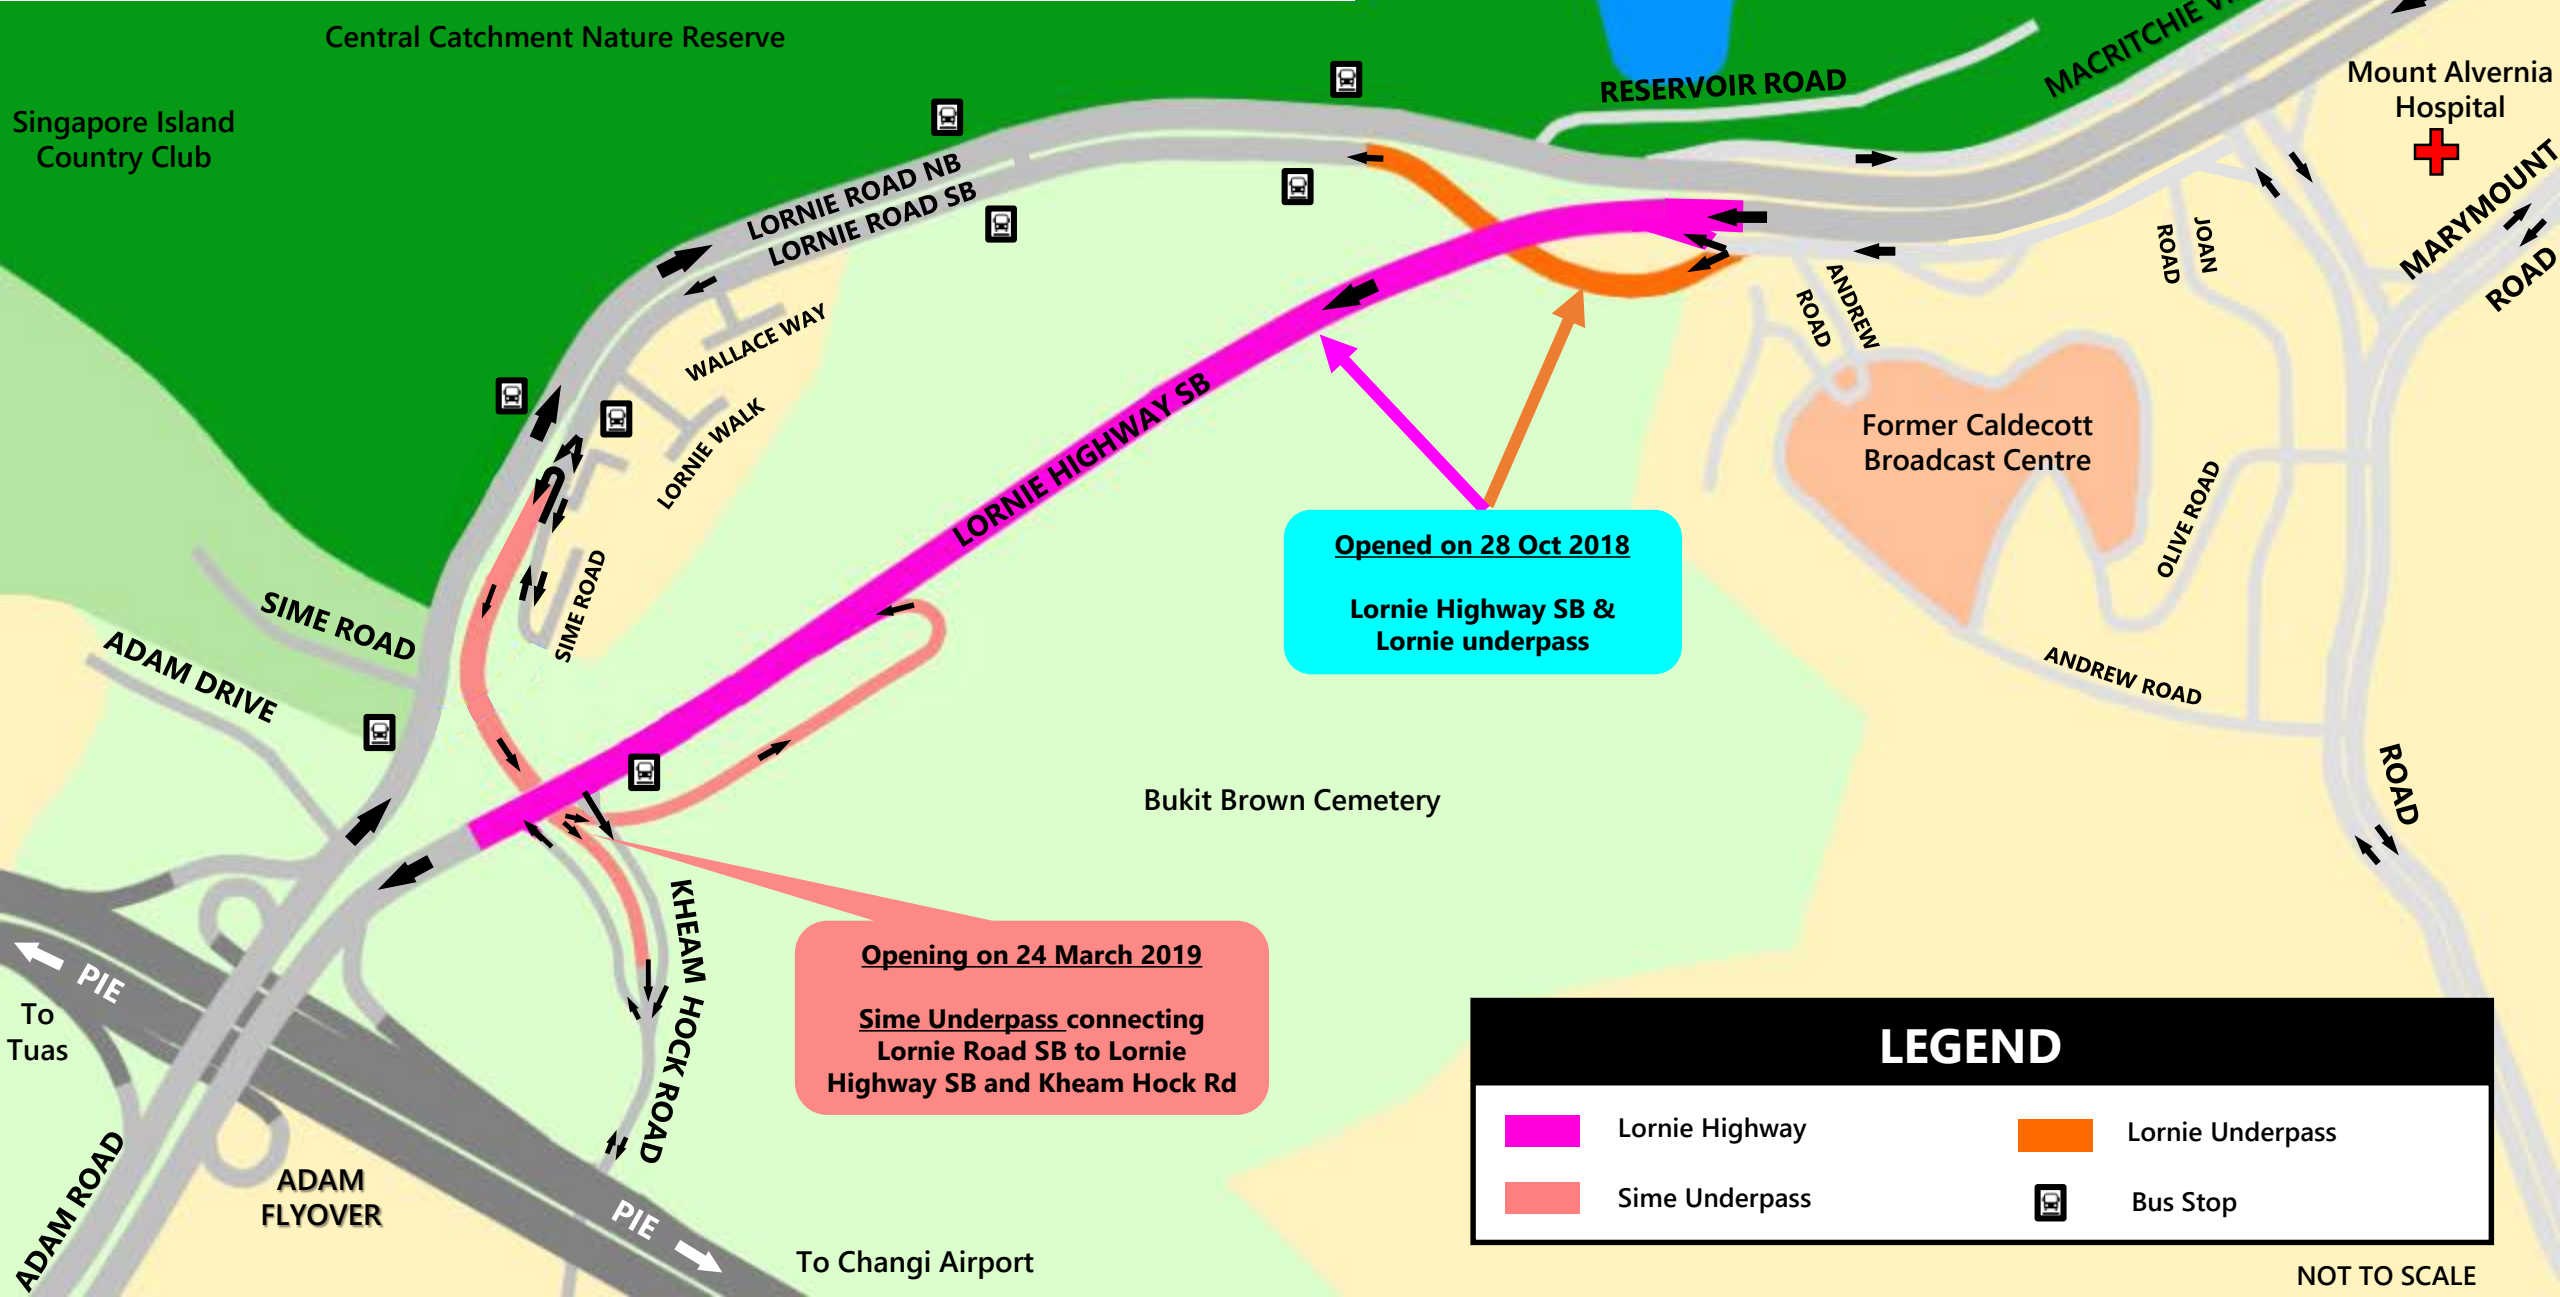

NEW ROAD BETWEEN MACRITCHIE VIADUCT AND ADAM FLYOVER

Annex A

Opening of Sime Underpass (24 March 2019)

Opened on 28 Oct 2018
Lornie Highway SB & Lornie underpass

Opening on 24 March 2019
Sime Underpass connecting Lornie Road SB to Lornie Highway SB and Kheam Hock Rd

LEGEND

	Lornie Highway		Lornie Underpass
	Sime Underpass		Bus Stop

NOT TO SCALE