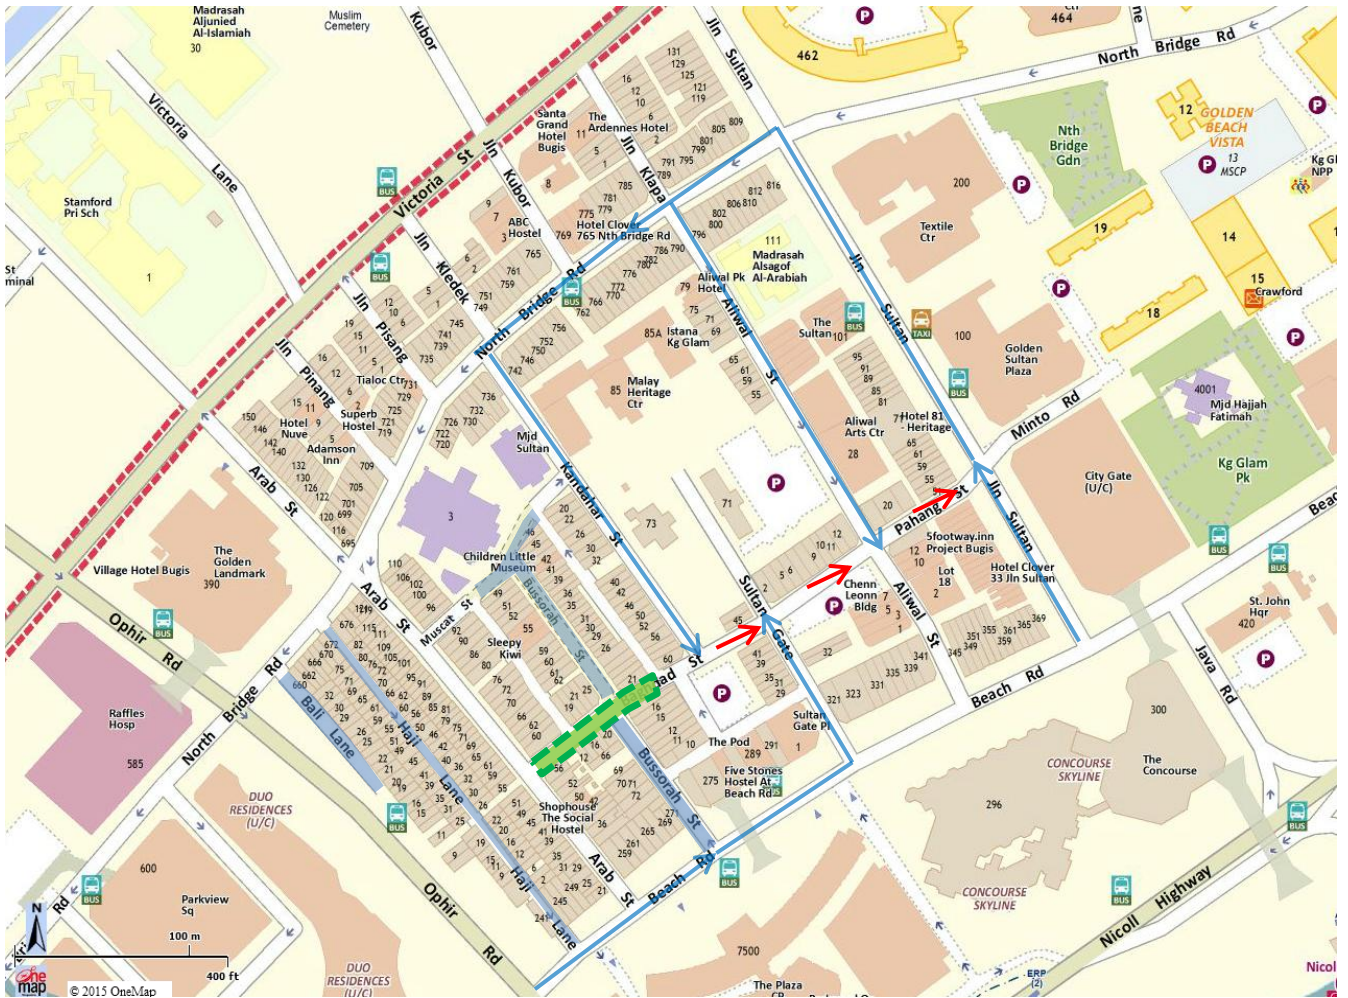

Annex 1 - Reversal of Baghdad St & Pahang St (wef 21 Dec 2015)

Annex 2 - Weekend Closure of Baghdad St (wef 1 Jan 2016)

-  **Proposed Weekend Road Closure**
Fridays 6 pm to 12 midnight
Saturdays & Sundays 12 noon to 12 midnight (wef 1 Jan 2016)
-  **Existing Weekend Road Closures**
-  **New Traffic Direction (wef 21 Dec 2015)**
-  **Alternative Routes**