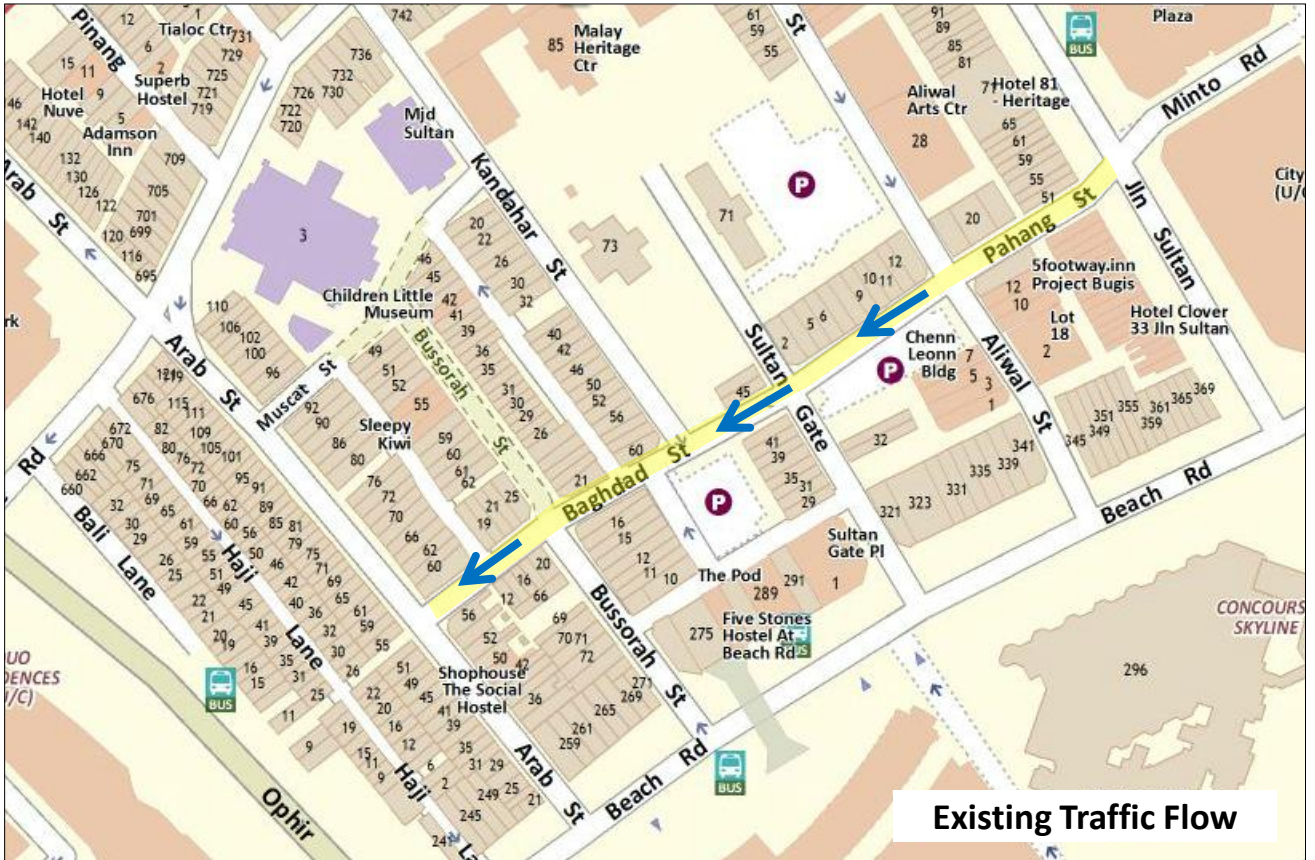

Annex 1 - Reversal of Baghdad St & Pahang St (wef 21 Dec 2015)

Annex 2 - Weekend Closure of Baghdad St (wef 1 Jan 2016)

-  **Proposed Weekend Road Closure**
Fridays 6 pm to 12 midnight
Saturdays & Sundays 12 noon to 12 midnight (wef 1 Jan 2016)
-  **Existing Weekend Road Closures**
-  **New Traffic Direction (wef 21 Dec 2015)**
-  **Alternative Routes**