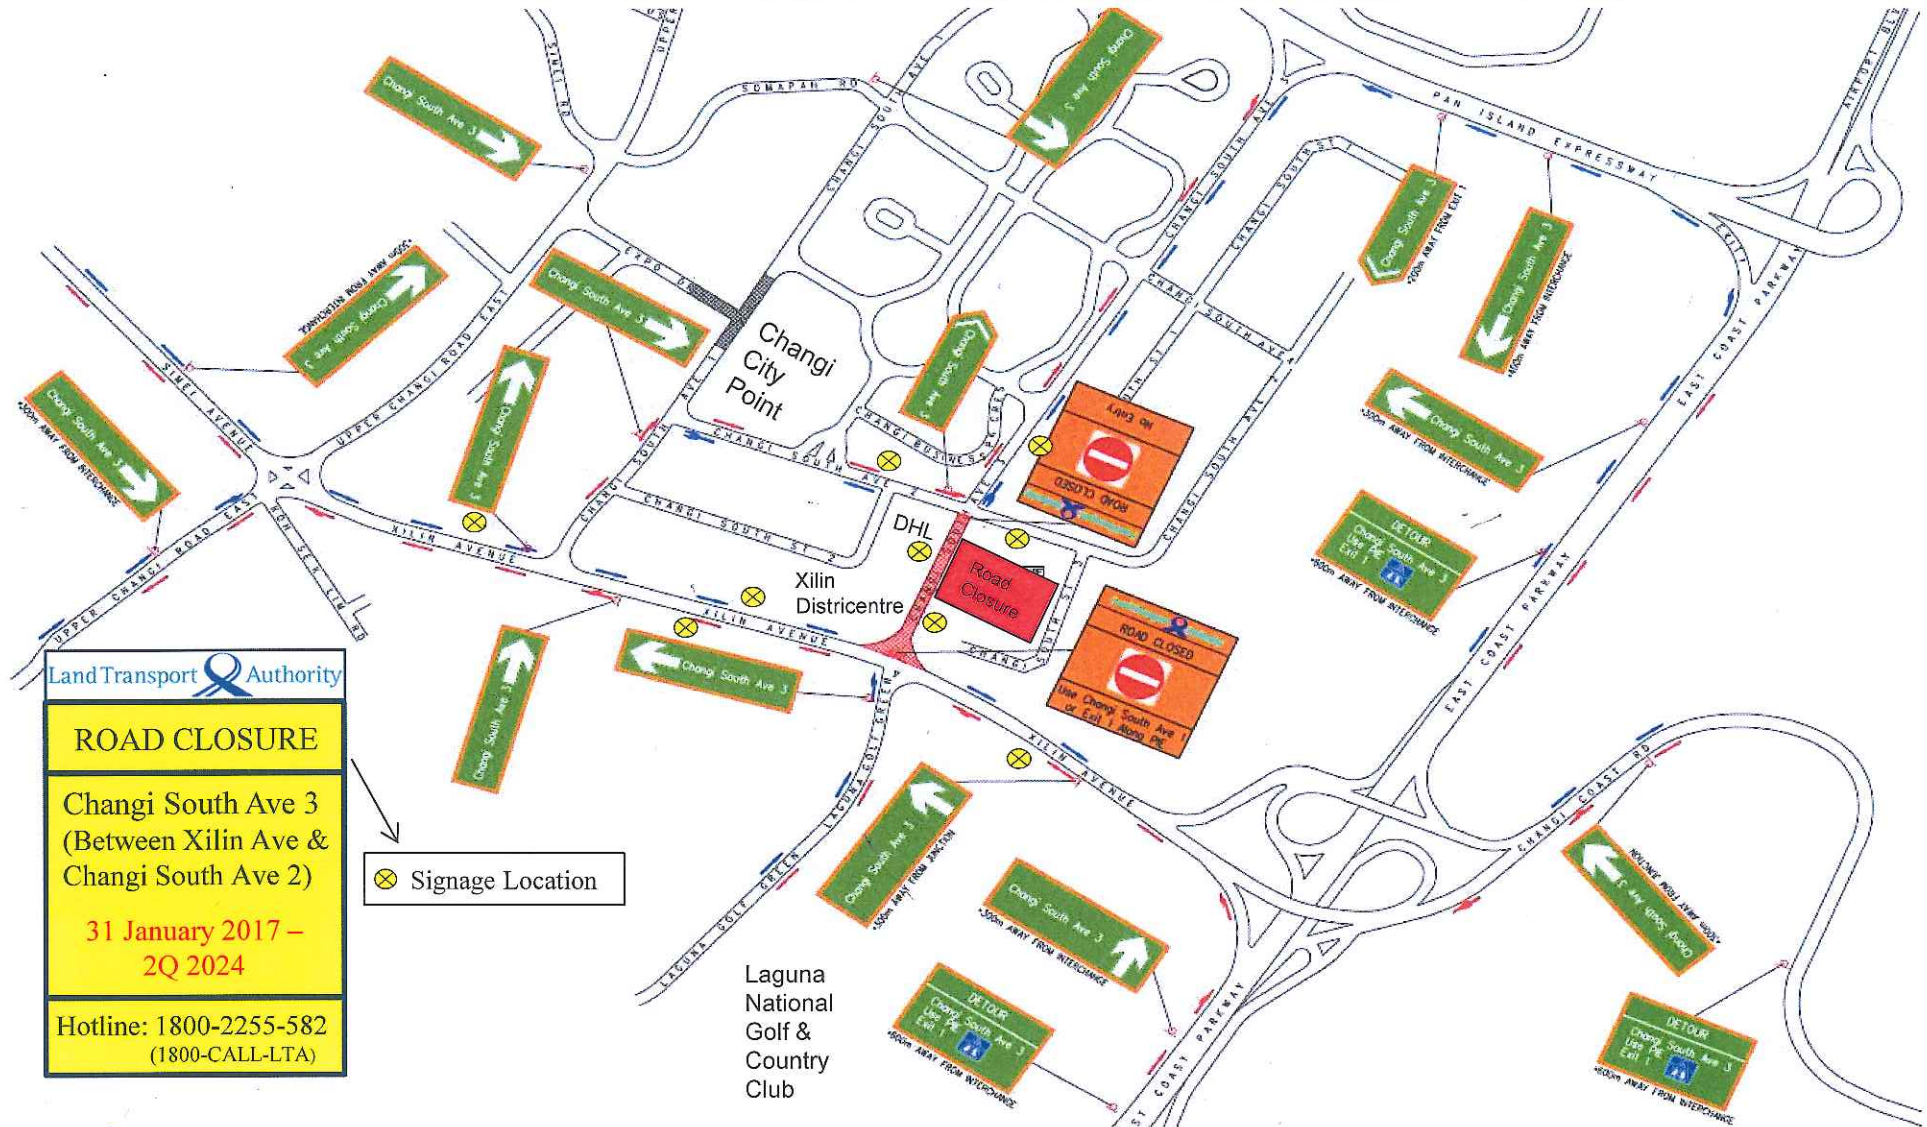

Road Closure of Changi South Ave 3 – Zone A & B

Road Closure of Changi South Ave 3 – Overall Map

Road Closure of Changi South Ave 3 – Traffic Directional Signage

Land Transport Authority

ROAD CLOSURE

Changi South Ave 3
(Between Xilin Ave & Changi South Ave 2)

31 January 2017 – 2Q 2024

Hotline: 1800-2255-582
(1800-CALL-LTA)

X Signage Location

Laguna National Golf & Country Club