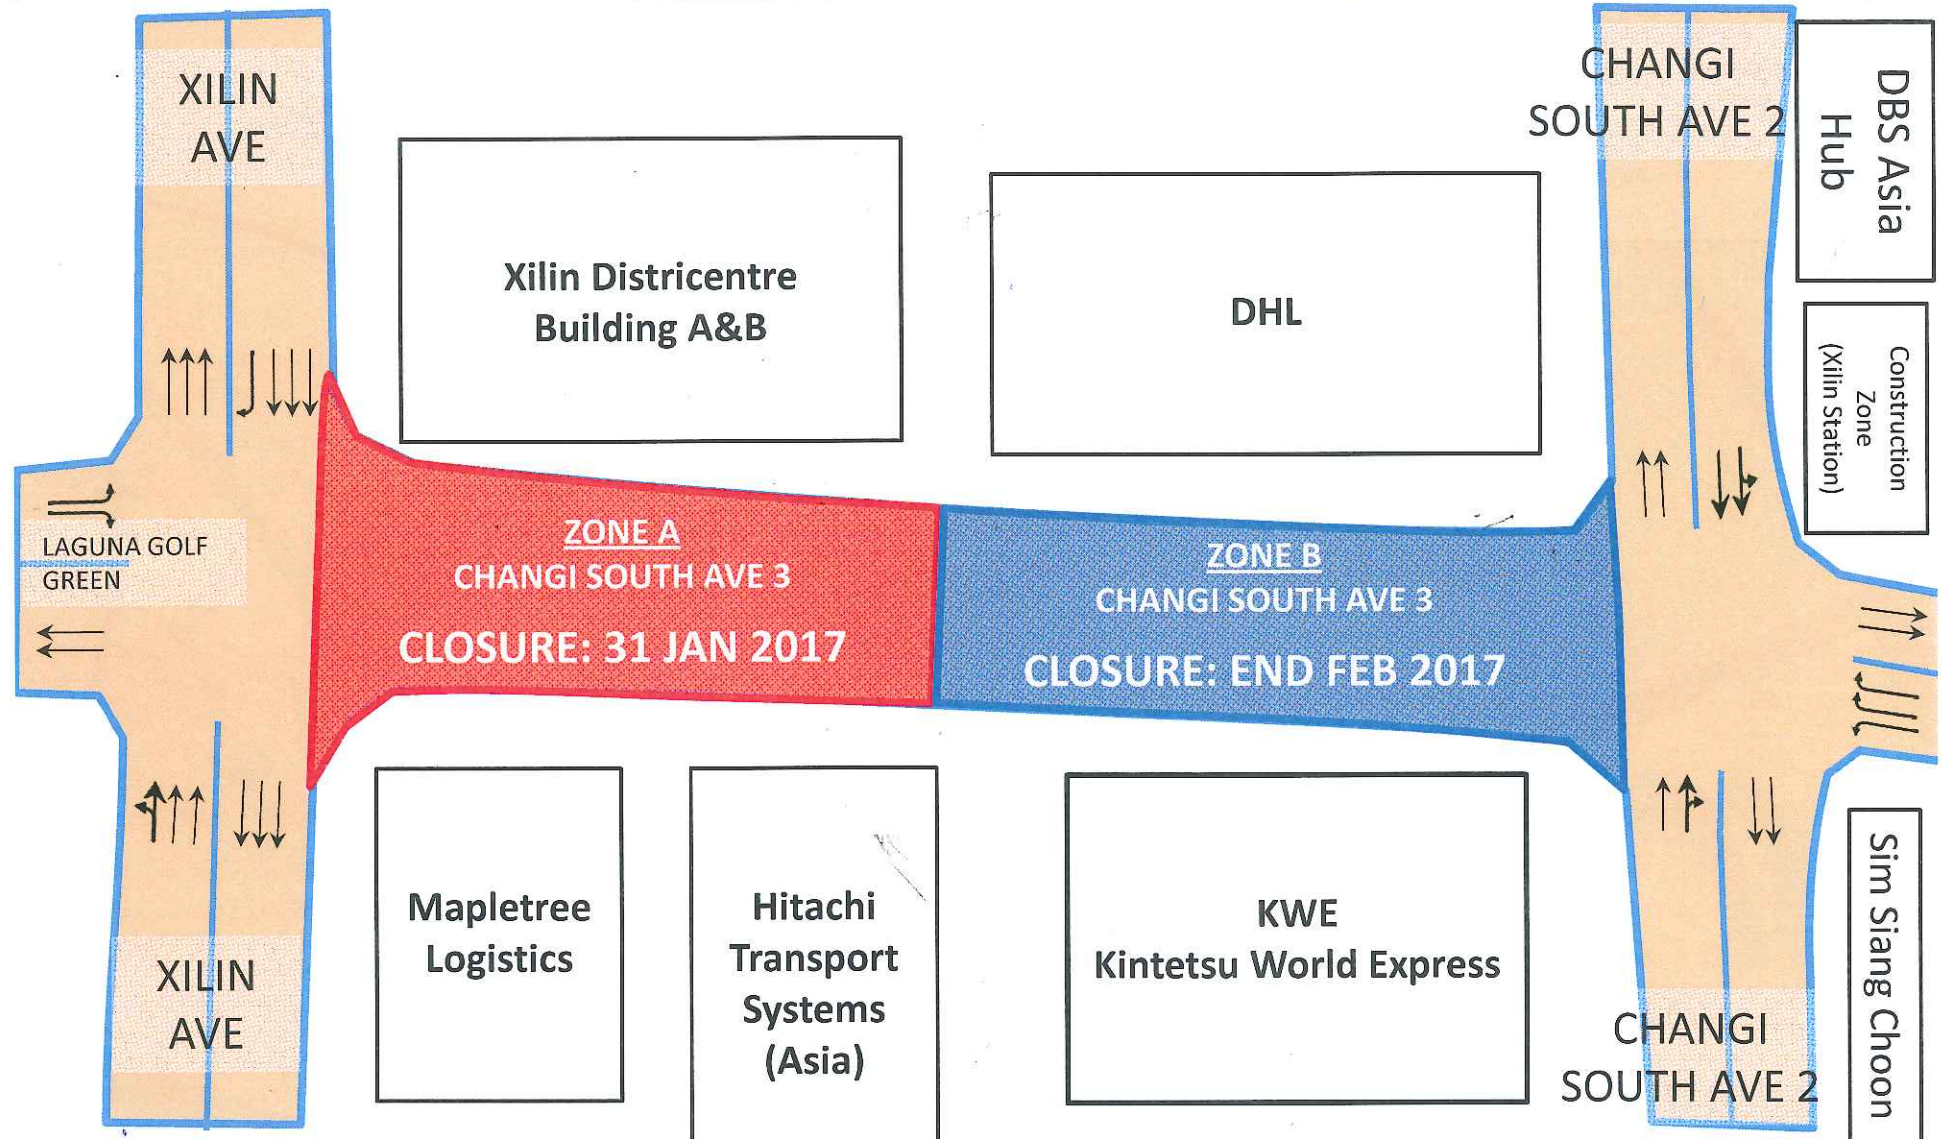

Road Closure of Changi South Ave 3 – Zone A & B

Road Closure of Changi South Ave 3 – Overall Map

Road Closure of Changi South Ave 3 – Traffic Directional Signage

Land Transport Authority

ROAD CLOSURE

Changi South Ave 3
(Between Xilin Ave & Changi South Ave 2)

31 January 2017 – 2Q 2024

Hotline: 1800-2255-582
(1800-CALL-LTA)

X Signage Location

Laguna National Golf & Country Club